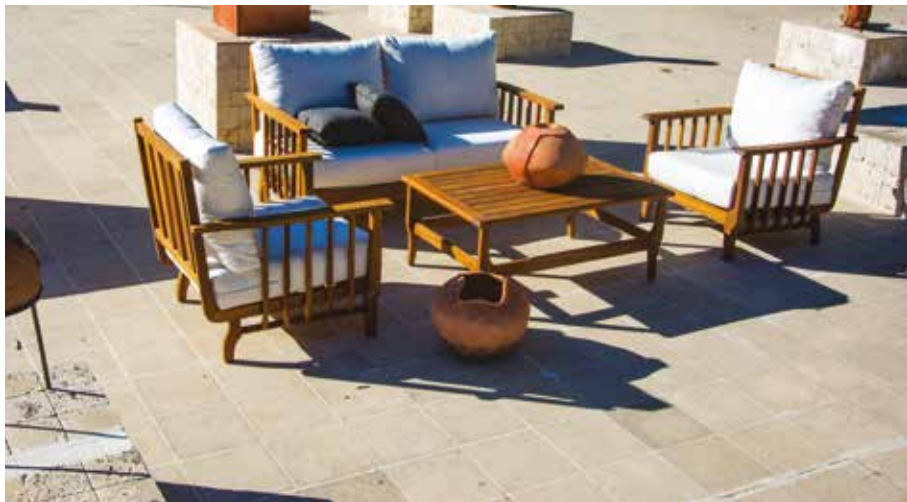

RIMINI SOFA SET

DESIGNED BY FORGEMOBILI DESIGN TEAM

ONE SEATER SOFA D: 88 cm W: 77 cm H: 86 cm
TWO SEATER SOFA D: 88 cm W: 162 cm H: 86 cm
COFFEE TABLE D: 70 cm W: 110 cm H: 45 cm