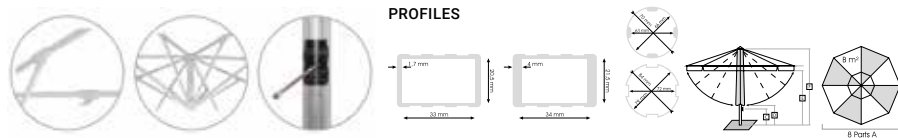

ALUMINIUM ETIAL 60 DYE: RAL 9016
PLASTIC MATERIAL: ABS / PA6

ULTRA MALI PARASOL SQUARE

SIZE	500 X 500/8 CM
TUBE	Ø 84 X 79 MM
TUBE	Ø 70 X 66 MM
RIBS	34 X 21,5 MM
RIBS	33 X 20,5 MM