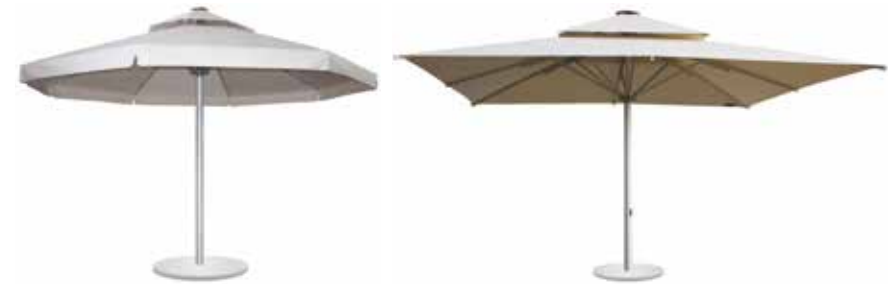

ULTRA MALI PARASOL

ULTRA MALI PARASOL ROUND

SIZE	Ø 600 CM
TUBE	Ø 84 X 79 MM
TUBE	Ø 70 X 66 MM
RIBS	34 X 21,5 MM
RIBS	33 X 20,5 MM

ALUMINIUM ETIAL 60 DYE: RAL 9016
PLASTIC MATERIAL: ABS / PA6

ULTRA MALI PARASOL SQUARE

SIZE	500 X 500/8 CM
TUBE	Ø 84 X 79 MM
TUBE	Ø 70 X 66 MM
RIBS	34 X 21,5 MM
RIBS	33 X 20,5 MM

ALUMINIUM ETIAL 60 DYE: RAL 9016
PLASTIC MATERIAL: ABS / PA6

DREAM PARASOL

DREAM PARASOL ROUND

SIZE	Ø 700 CM
TUBE	Ø 93 X 100 MM
TUBE	Ø 73 X 66,3 MM
RIBS	24 X 40 MM

ALUMINIUM ETIAL 60 DYE: RAL 9016
PLASTIC MATERIAL: ABS / PA6

DREAM PARASOL SQUARE

SIZE	600 X 600 CM
TUBE	Ø 93 X 100 MM
TUBE	Ø 73 X 66,3 MM
RIBS	20 X 40 MM
RIBS	20 X 40 MM

ALUMINIUM ETIAL 60 DYE: RAL 9016
PLASTIC MATERIAL: ABS / PA6