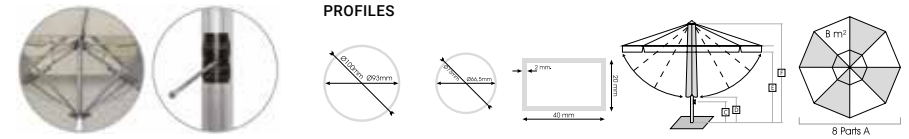

DREAM PARASOL

DREAM PARASOL ROUND

SIZE	Ø 700 CM
TUBE	Ø 93 X 100 MM
TUBE	Ø 73 X 66,3 MM
RIBS	24 X 40 MM

ALUMINIUM ETIAL 60 DYE: RAL 9016
PLASTIC MATERIAL: ABS / PA6

DREAM PARASOL SQUARE

SIZE	600 X 600 CM
TUBE	Ø 93 X 100 MM
TUBE	Ø 73 X 66,3 MM
RIBS	20 X 40 MM
RIBS	20 X 40 MM