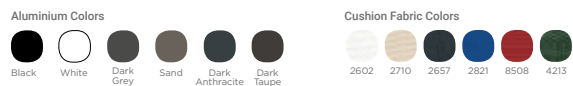

Aluminium Colors

Cushion Fabric Colors

KAPADOKYA SOFA SET

DESIGNED BY FORGEMOBILI DESIGN TEAM

ONE SEATER SOFA D: 82 cm W: 69,5 cm H: 82 cm
 TWO SEATER SOFA D: 82 cm W: 134 cm H: 82 cm
 COFFEE TABLE D: 60 cm W: 90 cm H: 42 cm

Aluminium Colors

Cushion Fabric Colors

JULIET SOFA SET

DESIGNED BY FORGEMOBILI DESIGN TEAM

ONE SEATER SOFA D: 80 cm W: 80 cm H: 67,5 cm
 TWO SEATER SOFA D: 80 cm W: 140cm H: 67,5 cm
 COFFEE TABLE D: 60,5 cm W: 90 cm H: 38 cm