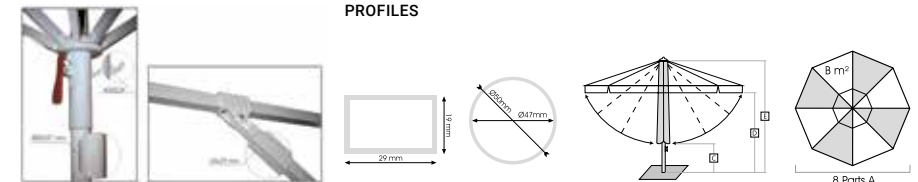

MAXI SUNIM PARASOL SQUARE

SIZE 200 X 200 CM
TUBE Ø 50 X 47 MM
RIBS 19 X 29 MM