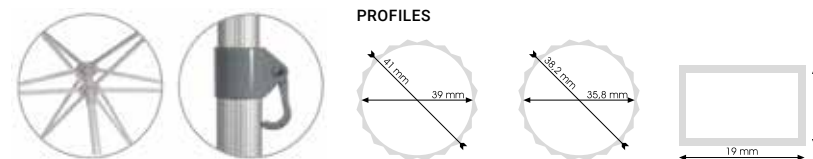

RIBS 6 / ALUMINIUM ETIAL 60
PLASTIC MATERIAL: ABS / PA6