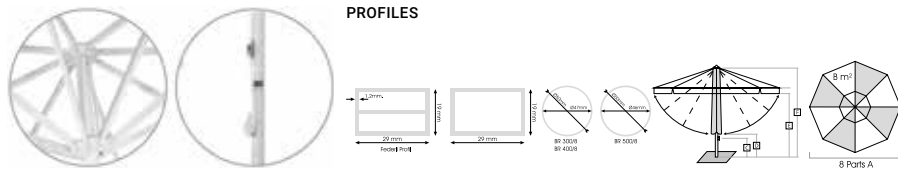

PRS FNK. TABLE
Ø 50 CM.

PRS 141
Ø 16 CM.

BOND PARASOL

BOND PARASOL ROUND

SIZE Ø 500 CM
 TUBE Ø 46 X 50 MM
 RIBS 19 X 29 MM

ALUMINIUM ETIAL 60 DYE: RAL 9016
 PLASTIC MATERIAL: ABS / PA6

BOND PARASOL SQUARE

SIZE 200 X 200 CM
 TUBE Ø 50 X 47 MM
 RIBS 19 X 29 MM