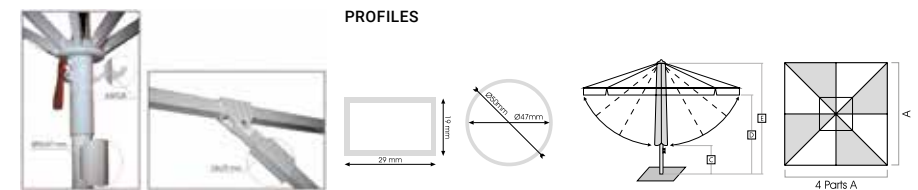

SUNIM PARASOL

SIZE 225 X 225 CM
TUBE Ø 40 X 37 MM
RIBS 13 X 19 MM

MAXI SUNIM PARASOL

MAXI SUNIM PARASOL ROUND

SIZE Ø 300 CM
TUBE Ø 50 X 47 MM
RIBS 19 X 29 MM

MAXI SUNIM PARASOL SQUARE

SIZE 200 X 200 CM
TUBE Ø 50 X 47 MM
RIBS 19 X 29 MM