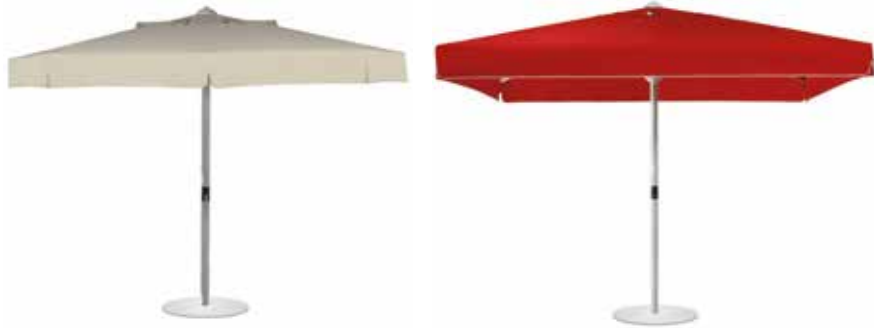

ULTRA MALI PARASOL

ULTRA MALI PARASOL ROUND

SIZE	Ø 600 CM
TUBE	Ø 84 X 79 MM
TUBE	Ø 70 X 66 MM
RIBS	34 X 21,5 MM
RIBS	33 X 20,5 MM