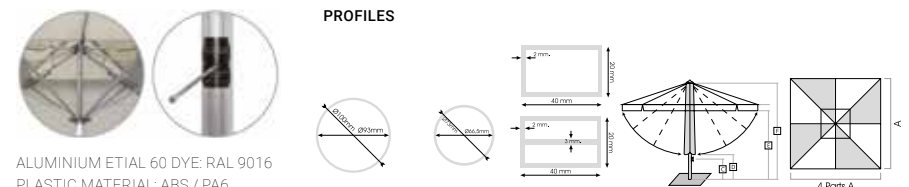

ALUMINIUM ETIAL 60 DYE: RAL 9016
PLASTIC MATERIAL: ABS / PA6