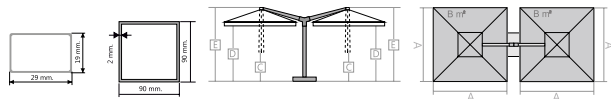

PROFILES

POLE PARASOL 2 SIDE

SIZE 300 X 300 X 2 CM
TUBE 90 X 90 MM
RIBS 19 X 29 MM

ALUMINIUM ETIAL 60 DYE: RAL 9016
PLASTIC MATERIAL: ABS / PA6

PROFILES

Finishes and maintenance

Fabrics Group

%100 Polyester 150 Cm.