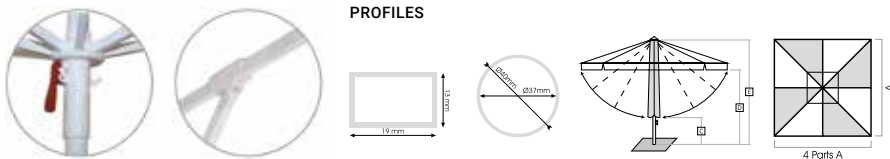

PRS DELUX 50
50X50 CM / 80 KG.

PRS 120
50X50 CM / 80 KG.

PRS TKS/2412
50 KG /
CONCRETE UNDERLAY

PRS MEGA-S 2310
50 LT / PLASTIC

PRS FNK. TABLE
Ø 50 CM.

PRS 141
Ø 16 CM.