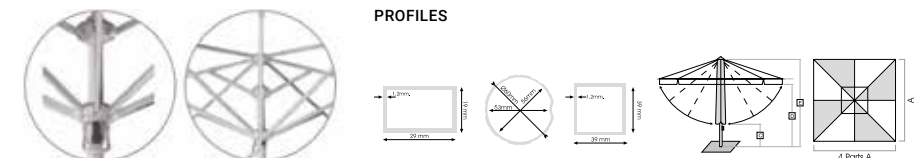

PRS 141
Ø 16 CM.

ALUMINIUM ETIAL 60 DYE: RAL 9016
PLASTIC MATERIAL: ABS / PA6