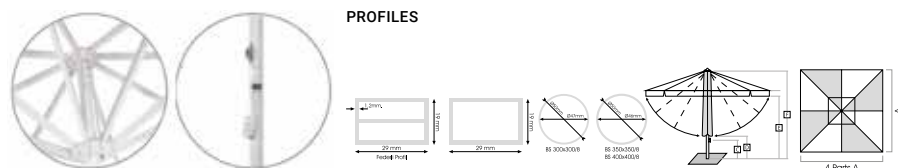

PRS FNK. TABLE
Ø 50 CM.

PRS 141
Ø 16 CM.

BOND PARASOL

BOND PARASOL ROUND

SIZE Ø 500 CM
 TUBE Ø 46 X 50 MM
 RIBS 19 X 29 MM

ALUMINIUM ETIAL 60 DYE: RAL 9016
 PLASTIC MATERIAL: ABS / PA6

BOND PARASOL SQUARE

SIZE 200 X 200 CM
 TUBE Ø 50 X 47 MM
 RIBS 19 X 29 MM