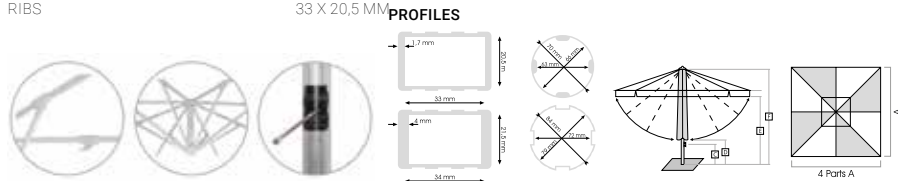

ALUMINIUM ETIAL 60 DYE: RAL 9016
PLASTIC MATERIAL: ABS / PA6