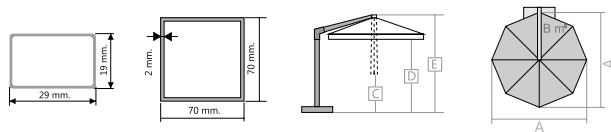

DREAM PARASOL SQUARE

SIZE	600 X 600 CM
TUBE	Ø 93 X 100 MM
TUBE	Ø 73 X 66,3 MM
RIBS	20 X 40 MM
RIBS	20 X 40 MM

ALUMINIUM ETIAL 60 DYE: RAL 9016
PLASTIC MATERIAL: ABS / PA6

PRS 130
50X50 CM.

PRS 123
80X80 CM / 230 KG.
PRS 124
90X90 CM / 230 KG.

PRS 150
80X80 CM / 200 KG.
PRS 151
90X90 CM / 260 KG.

PRS 126
83x83 CM. / 160 KG.

POLE PARASOL

POLE PARASOL ROUND

SIZE Ø 350 CM
TUBE 70 X 70 MM
RIBS 19 X 29 MM

ALUMINIUM ETIAL 60 DYE: RAL 9016
PLASTIC MATERIAL: ABS / PA6

PROFILES

POLE PARASOL 2 SIDE

SIZE 300 X 300 X 2 CM
TUBE 90 X 90 MM
RIBS 19 X 29 MM

ALUMINIUM ETIAL 60 DYE: RAL 9016
PLASTIC MATERIAL: ABS / PA6

PROFILES

Finishes and maintenance

Fabrics Group

%100 Polyester 150 Cm.