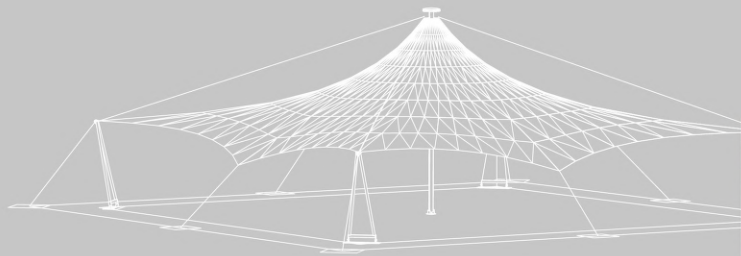

Tensostruttura