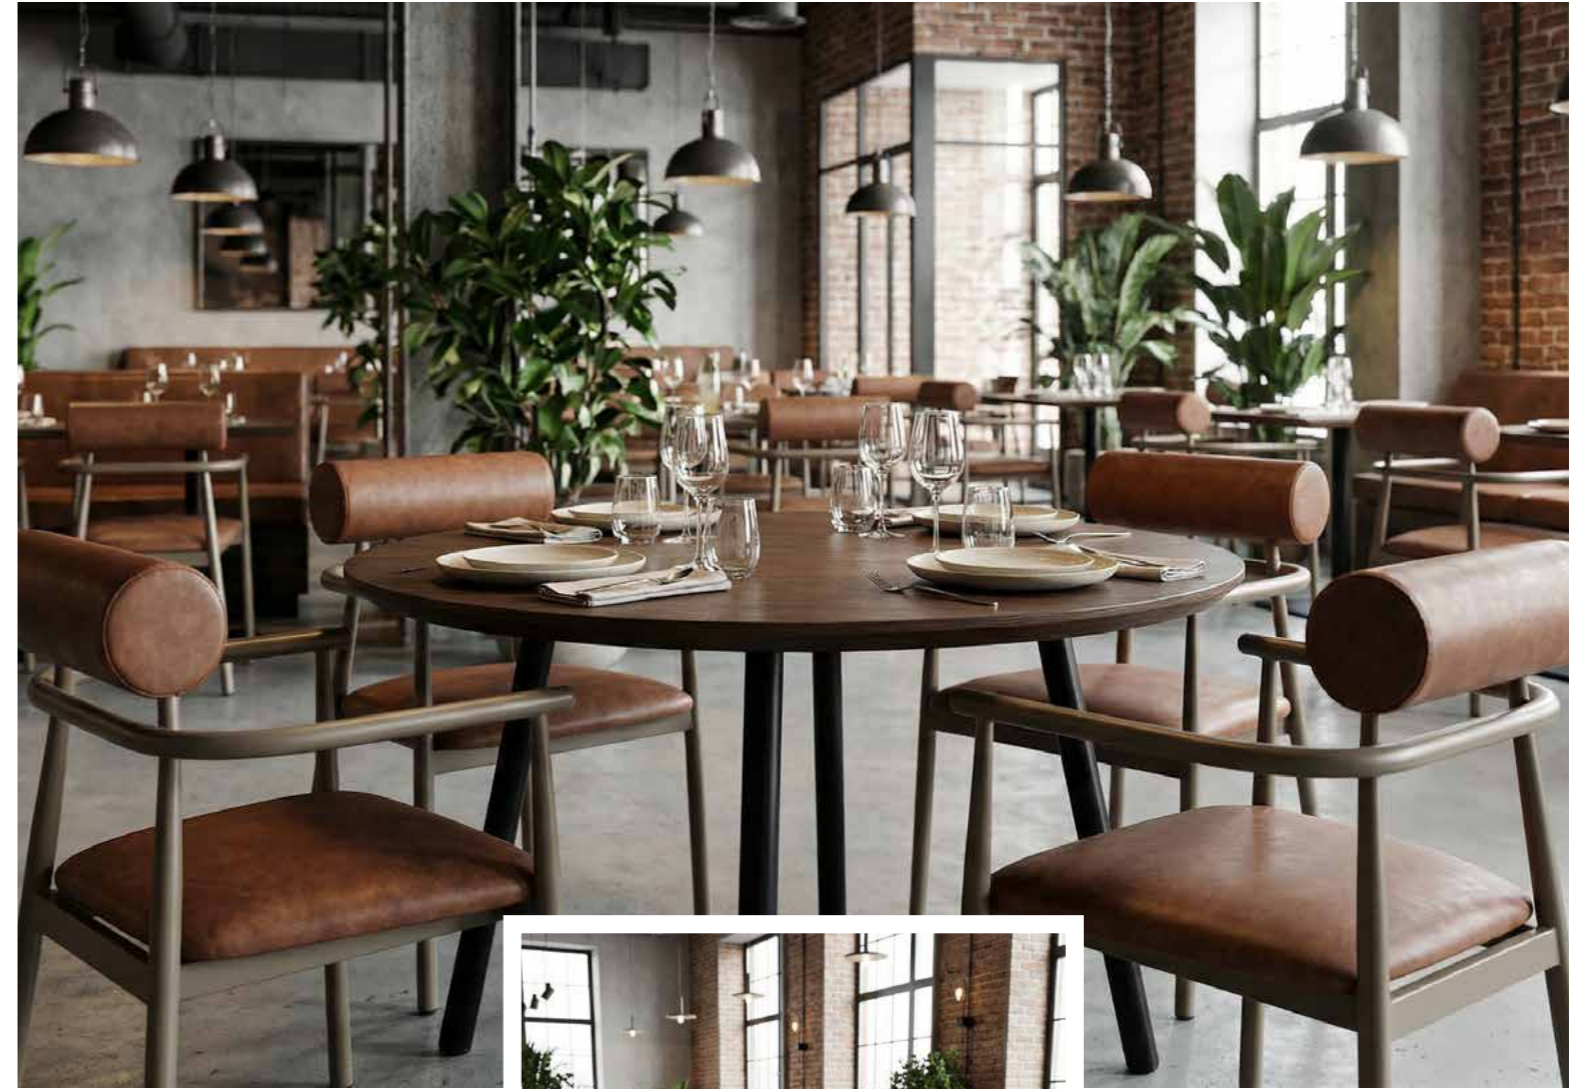

elix

Design by Decosit Design Studio

indoor