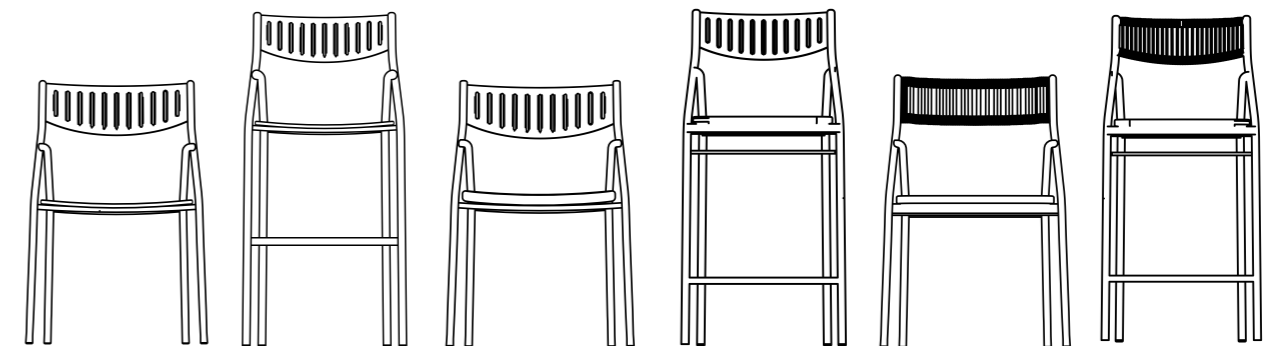

esso

Design by Klan Studio

outdoor

alba

Collections

Alba chairs are designed to bring an elegant touch to your spaces and living areas. With their modern lines, practical design, and vibrant color options, they combine aesthetics with everyday functionality. Built to withstand intensive use, Alba chairs are also lightweight, making them easy to move and adapt to any space effortlessly.

alba

Design by **Edvar Design**

2.9 KG

Easy to
carry,
sustainable
in style.

Less weight, more style. Weighing only 2.9 kg, the ultra-light Alba chair makes carrying and rearranging remarkably easy. Its stackable design saves valuable storage space, offering a significant advantage especially for commercial environments.