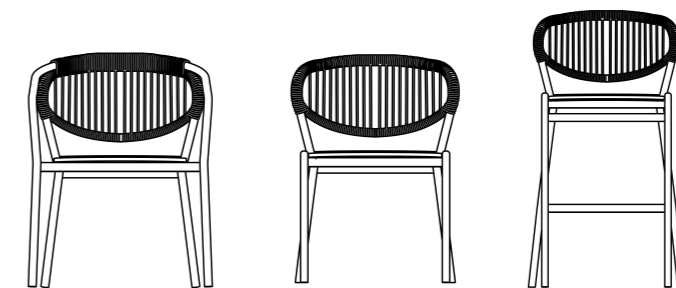

outdoor

Designed for
intensive daily
use in demanding
outdoor
environments.

eyes

Collections

With textures inspired by nature and the elegance of artisanal knitwork, Eyes becomes a centerpiece that completes the soul of any space. This stackable chair seamlessly fits into lounge areas, hotel lobbies, and stylish interiors. Its mesh fabric seat ensures high ergonomic comfort and brings character.