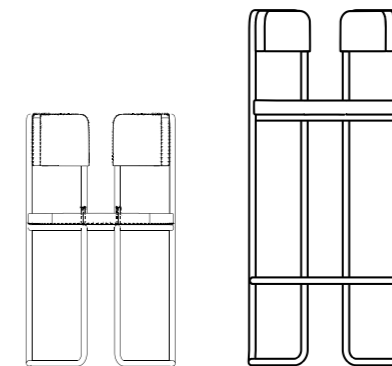

duo

Collections

X2 Modern X2 Comfy

A balanced design where simplicity meets two powerful lines. Duo will make a difference in interior spaces with its assertive design that is far from ordinary. Despite its minimalist design, it makes a strong statement.