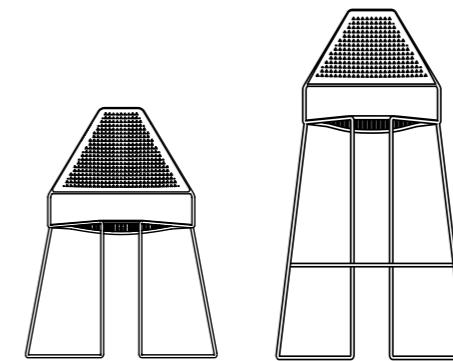

lona

Design by Aslı Gülfidan from Decosit Design Studio

delta

Collections

Innovative, iconic, and full of color!

Known for its triangular shape, the Delta chair attracts attention in any space with its extraordinary form and bold color options.