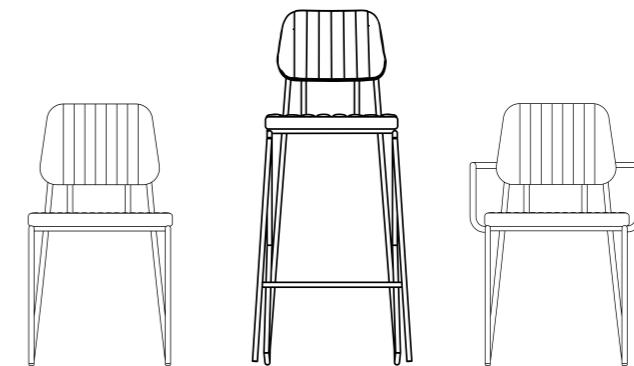

lona

Design by Aslı Gülfidan from Decosit Design Studio

delta

Collections

Innovative, iconic, and full of color!

Known for its triangular shape, the Delta chair attracts attention in any space with its extraordinary form and bold color options.