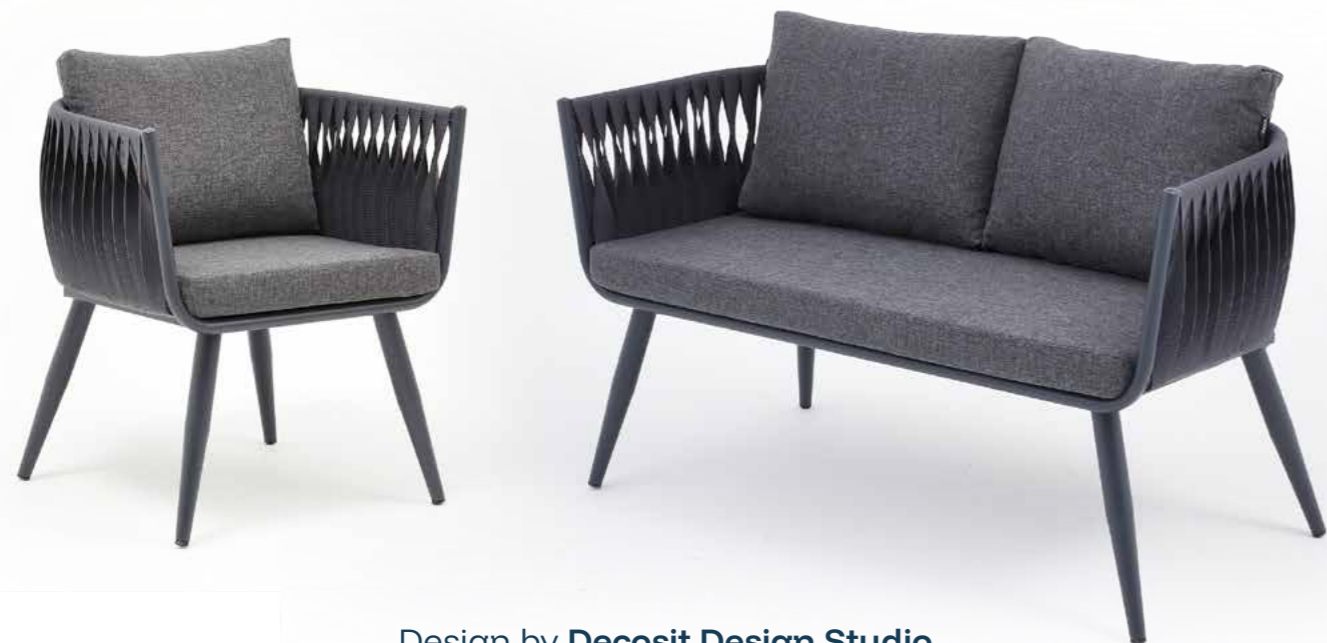

belt

Design by Decosit Design Studio