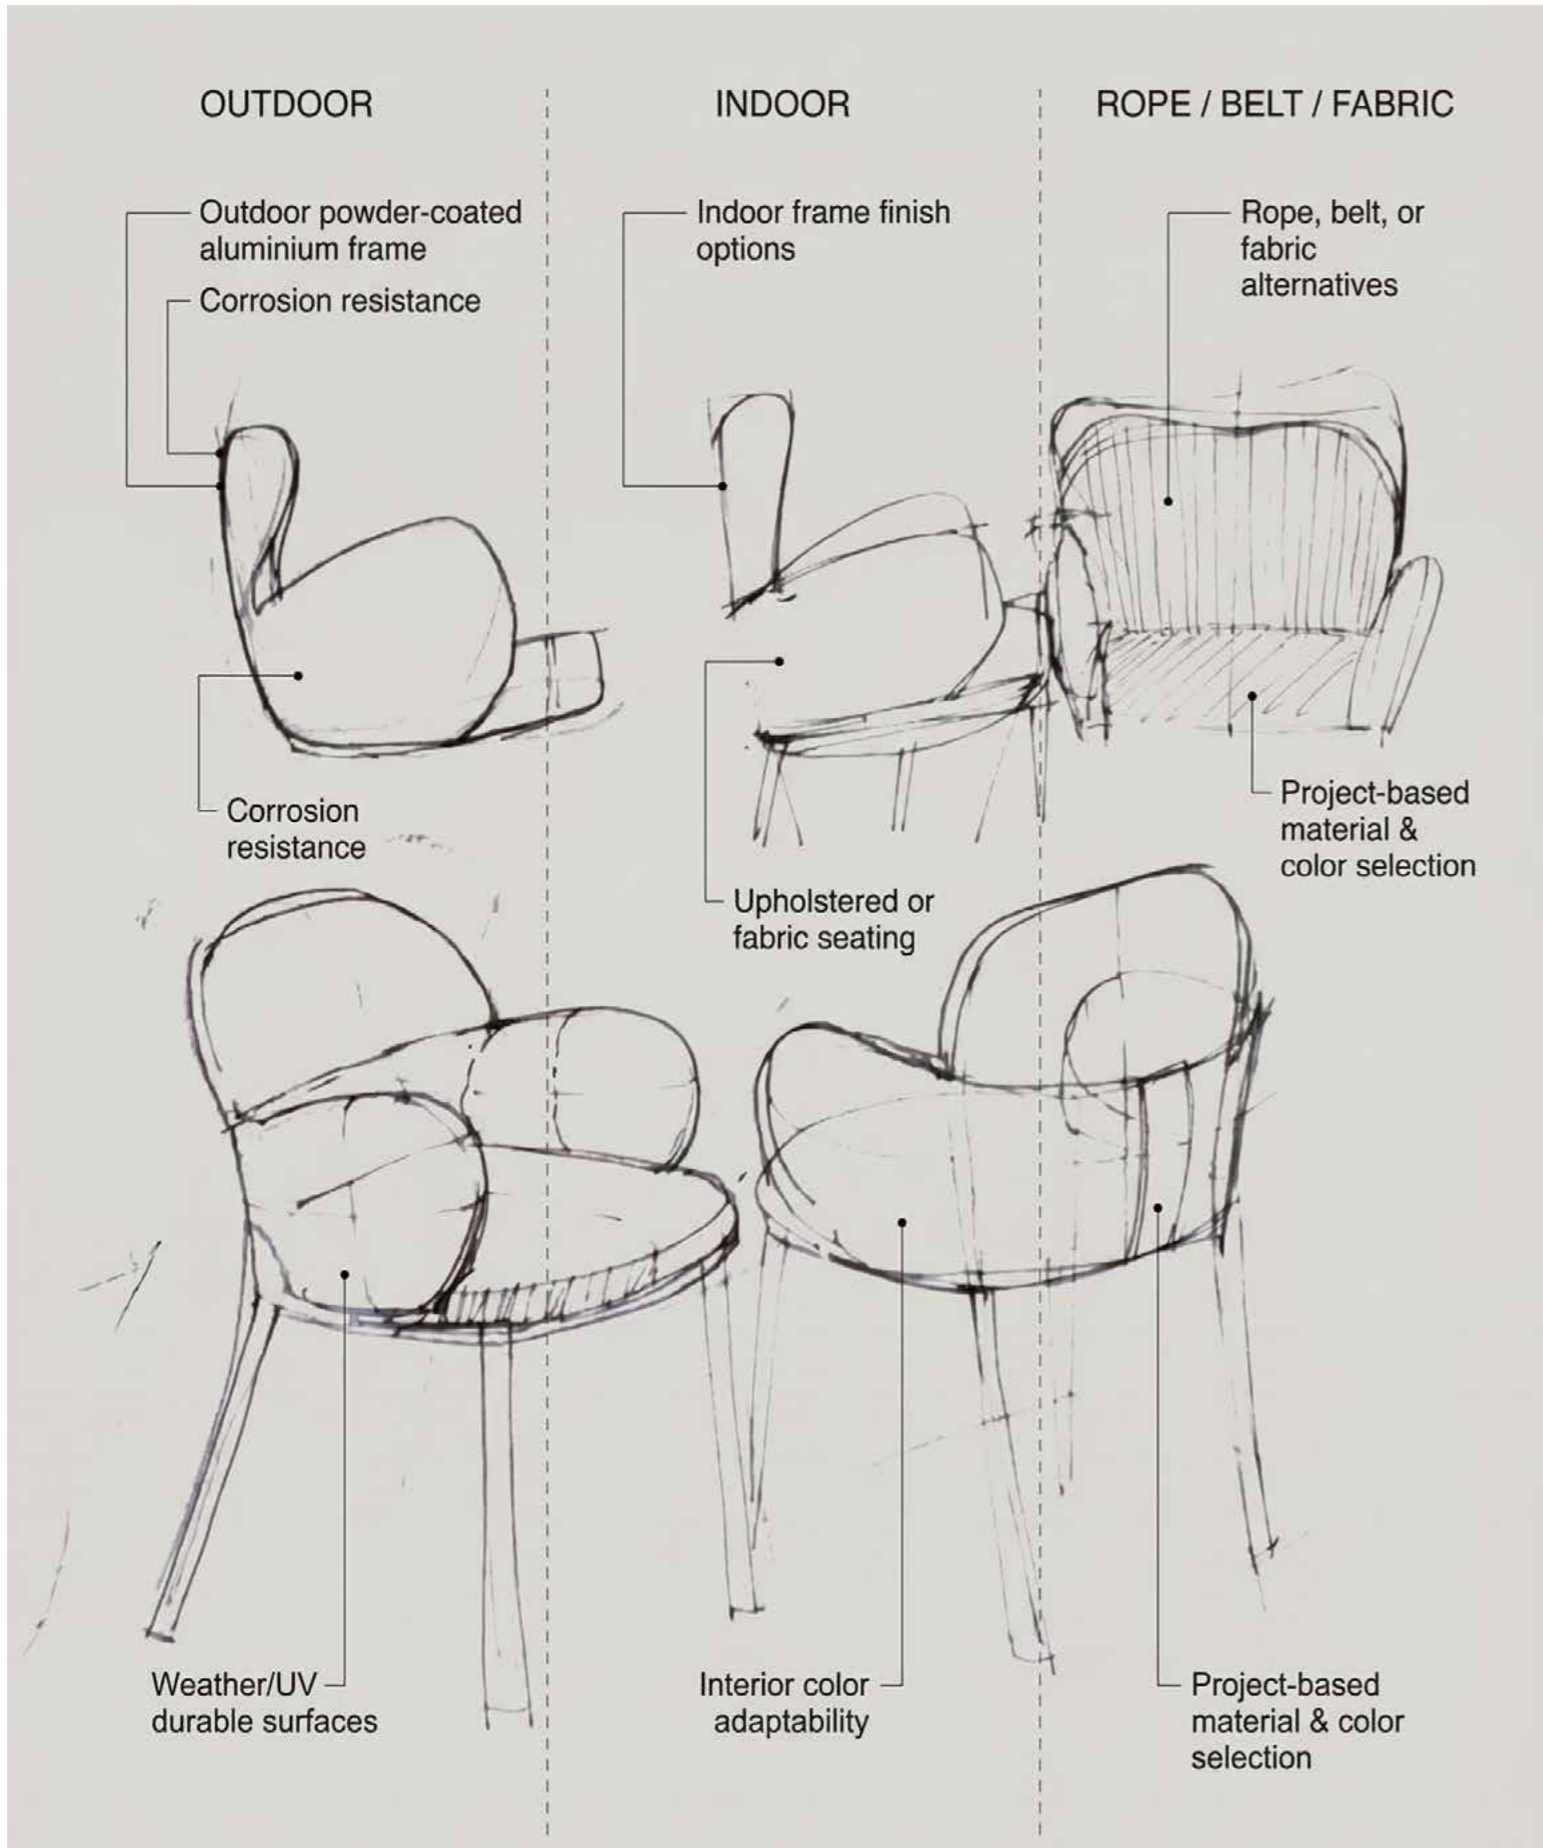

Custom finishes available for contract projects.

Our products are developed to provide technical and aesthetic solutions for interior architects working on projects of varying scales and concepts. The use of specialized materials in the production process ensures high strength, long service life, and surface stability, delivering performance suitable for intensive use. A wide range of material, texture, and color options offers flexibility throughout the design process, while the chairs can be configured to integrate seamlessly with the overall architectural language of the space.

Decosit.