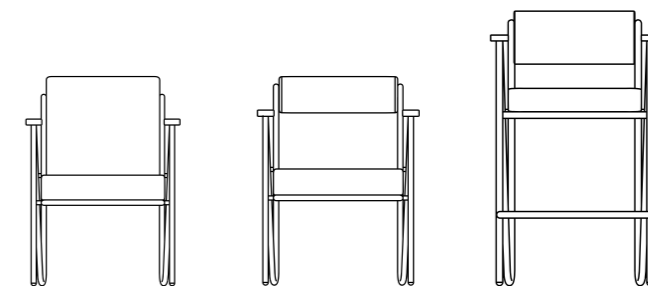

azis

Design by Decosit Design Studio

mono

Collections

The Mono Bar Chair takes on the role of both a complementary element and a focal point in your projects with its chic aluminum frame and leather fabric. Appealing to a wide range of design languages, Mono is an essential piece especially for masculine and sophisticated spaces.