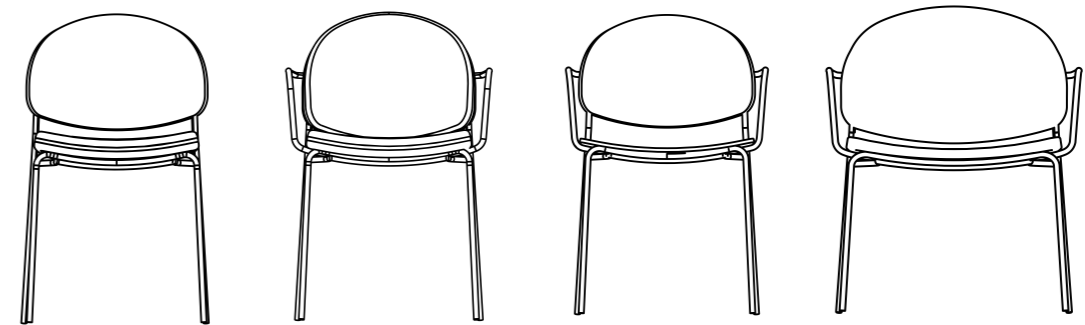

Design by Decosit Design Studio

outdoor

Designed for
intensive daily
use in shared
interiors.

luna

Collections

Luna, featuring a circular backrest at the heart of its design, highlights elegance in architectural projects with its extensive product family, ranging from bar stools to standard chairs. Combining clean lines with industrial sophistication, Luna offers a seamless transition from indoor to outdoor spaces.

luna

Design by Nazar Şığaher

indoor

slowpoke

Collections

The Slowpoke collection, designed by Enrique Marti, offers a perfect synthesis of rationalist lines and organic forms. Its oval shape is balanced with modern details, while pastel tones come together to create unique spaces. Slowpoke will be the new meeting point of elegance and aesthetics.

slowpoke

Design by Enrique Marti

slowpoke

Design by Enrique Marti

vela

Collections

With its soft contours and leather upholstery, Vela introduces you to an elegant design language while combining warmth with a modern presence. Shaped with flowing lines, this chair easily fits into various spaces, adding character without dominating the room.