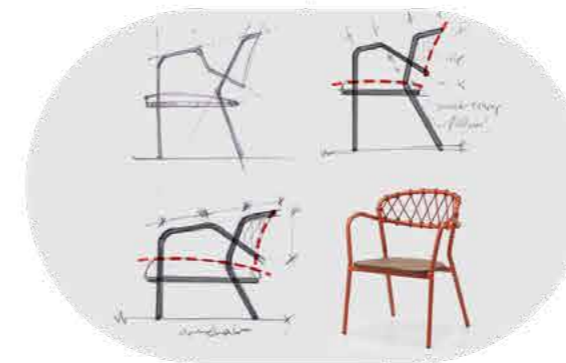

We've differentiated ourselves with original designs.