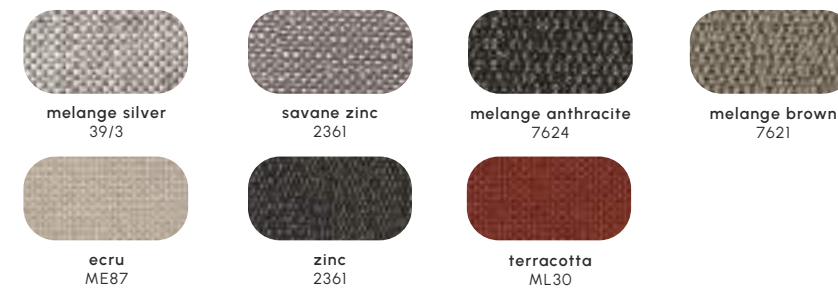

Fabric

melange silver
39/3

savane zinc
2361

melange brown
7621

melange anthracite
7624

Le immagini dei materiali e dei colori sono indicative, in quanto possono subire lievi variazioni in stampa.
The materials and colors images serve as a mere indication, as they can vary slightly when printed.

Colori standard
Standard colors

Chair and Dining armchair with fabric backrest TE

Sunbed

Structure and seat covering
Aluminium and Textilene®

Backrest, optional cushion and mattress

Fabric

Dining armchair Rope

Colori standard
Standard colors

Structure
Powder-coated 316 steel

oyster white
1013

pastel blue
5024

Le immagini dei materiali e dei colori sono indicative, in quanto possono subire lievi variazioni in stampa.
The materials and colors images serve as a mere indication, as they can vary slightly when printed.