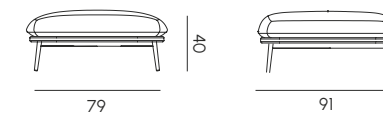

SOLETTO

By Moredesign

Letto da giardino
Garden sunbed

Struttura e colonne	Estruso di alluminio verniciato a polvere epossidiche
Imbottitura	Poliuretano sagomato a densità differenziata
Membrana idrofilica	Tessuto impermeabile e traspirante
Rivestimento	Tessuto idrorepellente per esterni o ecopelli
Tettuccio	Fibra acrilica tinta in massa
Tende optional	Fibra acrilica tinta in massa
Piedini	Alluminio

Structure and columns	Epoxy powder coated aluminum extrusion
Padding	Different density shaped polyurethane
Hydrophilic membrane	Waterproof and breathable fabric
Covering	Outdoor water-repellent fabric or eco-leather
Roof	Solution dyed acrylic fiber
Optional curtains	Solution dyed acrylic fiber
Legs	Aluminium

Colori standard Standard colors

Structure and roof Aluminium - Fabric

Mattress and optional cushions Fabric

Optional curtains Fabric

PIUMA

By Lanzavecchia + Wai

Poltrona
Armchair

Divano 2 posti
2 seats sofa

Divano 3 posti
3 seats sofa

Pouf
Pouf

Cuscini opzionali
Optional pillows

Tavolini
Coffee tables

Struttura base collezione	Alluminio verniciato a polveri
Cinghiatura seduta	Polipropilene
Imbottitura	Poliuretano sagomato a densità differenziata
Membrana idrofilica	Tessuto impermeabile e traspirante
Rivestimento	Tessuto idrorepellente per esterni
Cuscini opzionali	Fibra di cotone con fodera in tessuto per esterni
Piano tavolini	Gres porcellanato o HPL (solo contract)
Telo a copertura impermeabile	Poliestere con superficie resinata