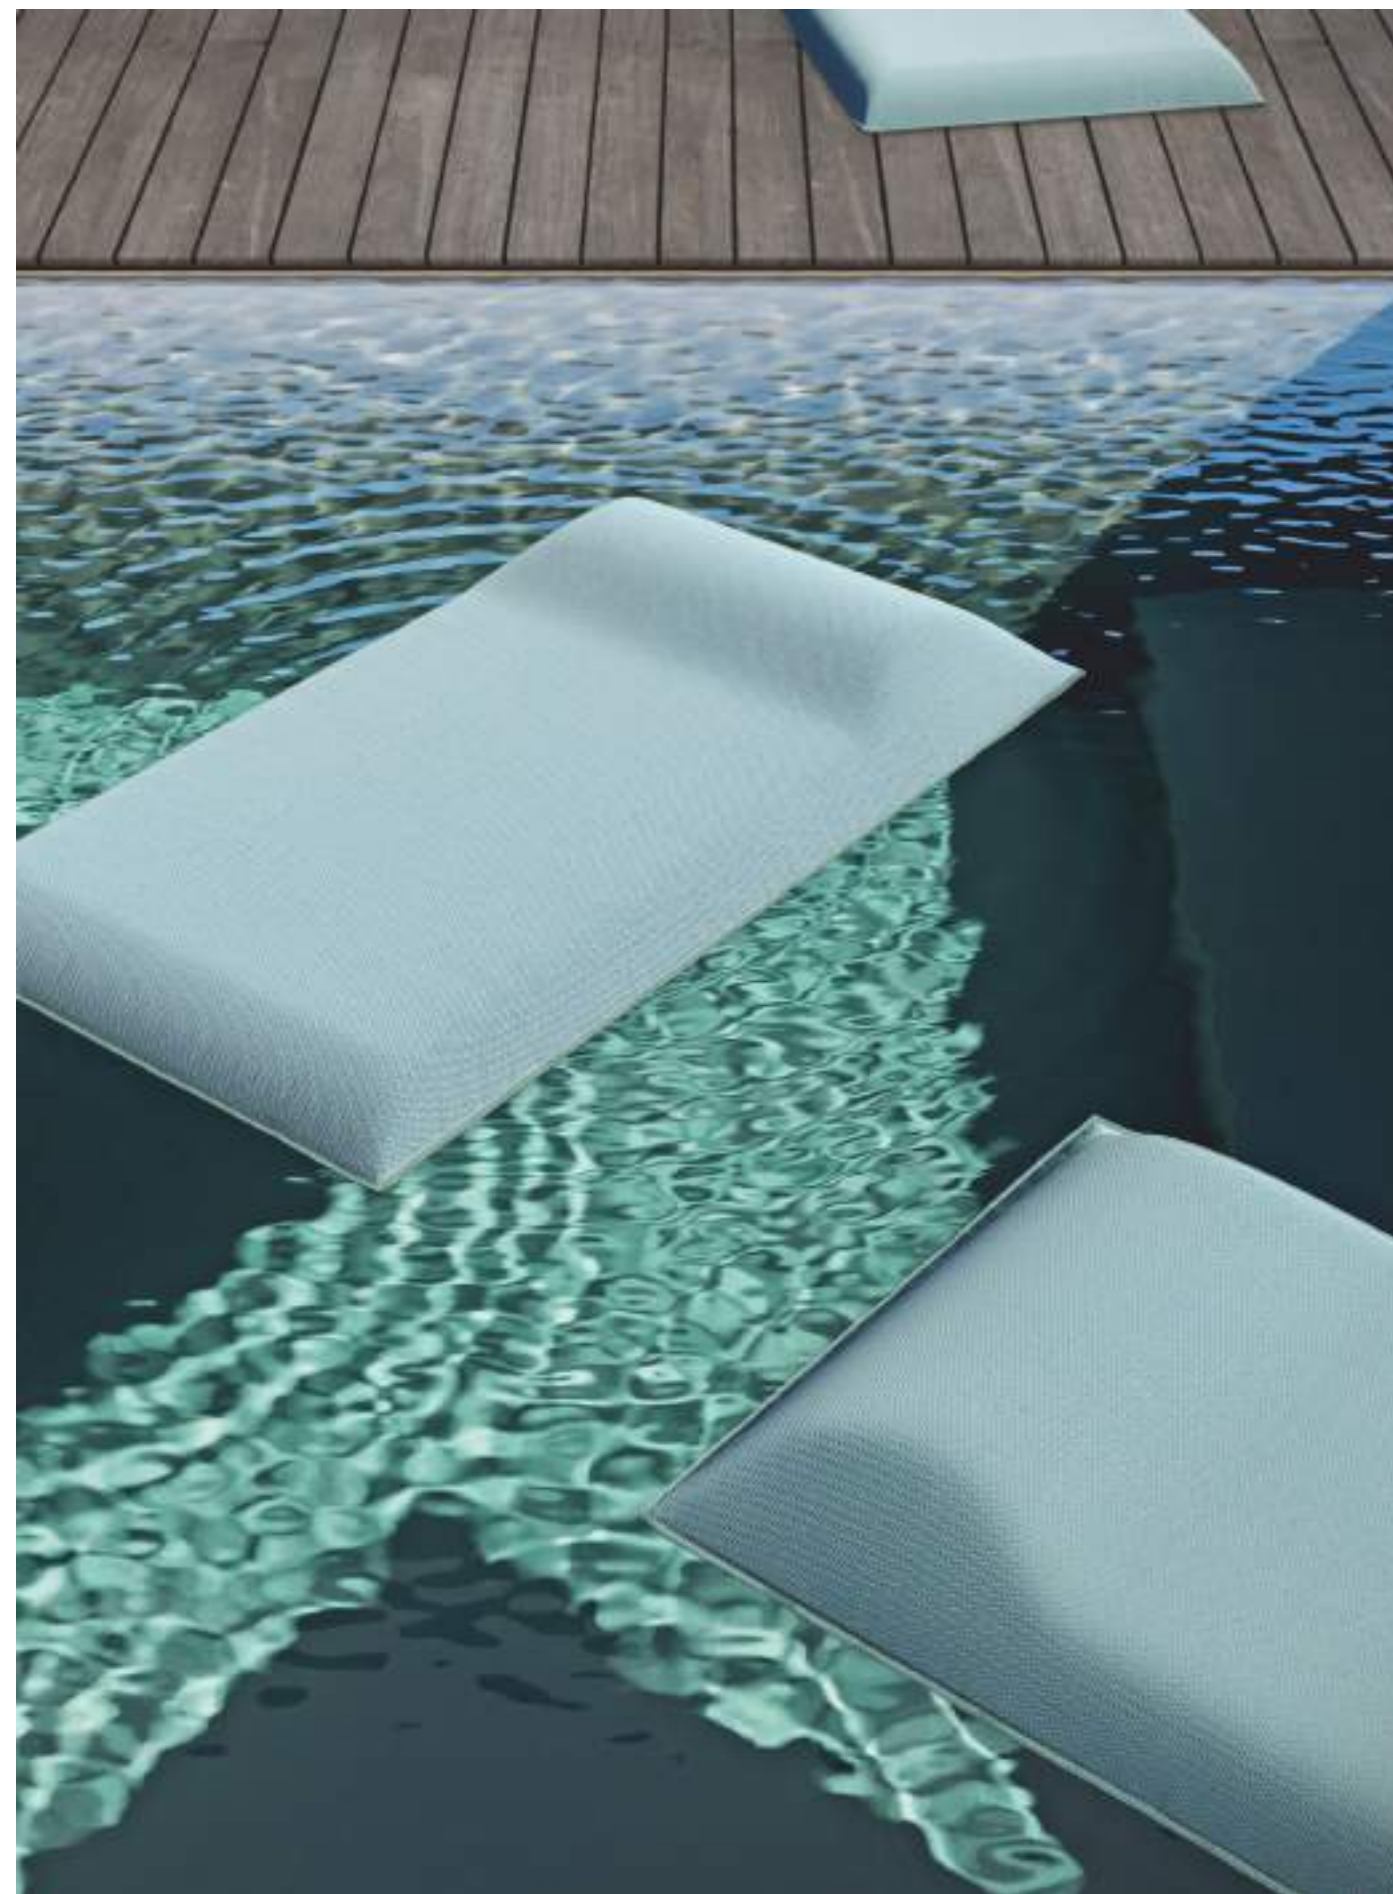

The Louis floating shaped cushion is the epitome of comfort and practicality. Made with high-density polyurethane foam and covered in textile-effect eco-leather, it is resistant to weather and UV rays. Perfect for relaxing in the water or poolside, it creates an atmosphere of pure comfort and enjoyment thanks to the high-density foam and smart design, getting back on the cushion when it's in the water is effortless. Louis is available in two colors: light blue, reminiscent of the sea, and Jute, inspired by the warmth of sand and the natural tones of the beach. With its refined look, functional features, and the quality of Made in Italy craftsmanship, LOUIS is the design floating mattress that didn't exist until now and it completes any outdoor setting with style.