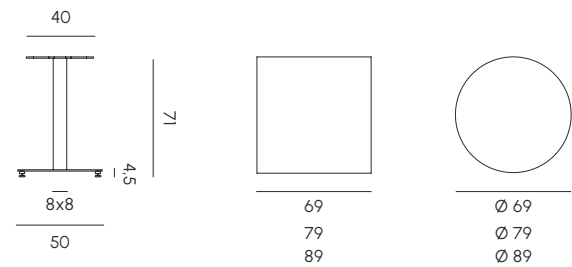

Tavolo contract con basamento centrale Contract table with central base