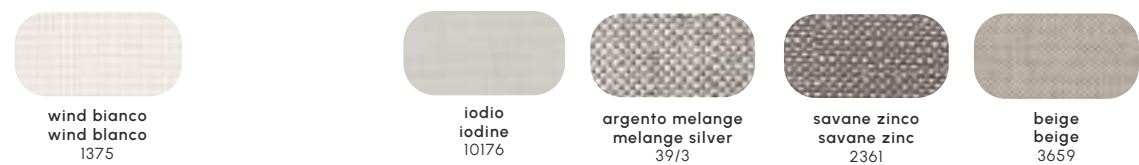

FABRIC

Soletto curtains

Soletto cushion covers