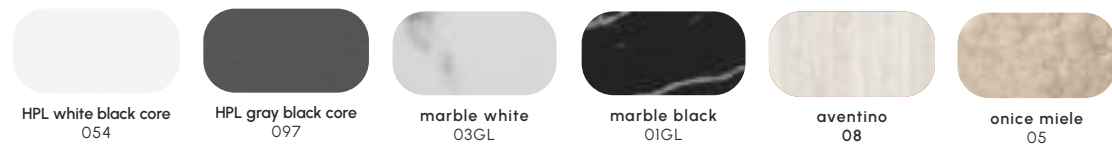

HPL TOP

Maja contract table - Mimi

Maja - Mimi - Push - Piuma