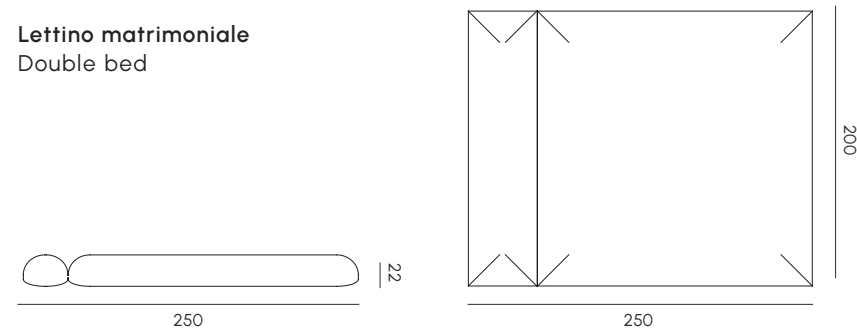

WAVE COLLECTION

By MY YOUR

Imbottitura	Truciol di poliuretano	Upholstery	Polyurethane chips
Membrana idrofilica	Tessuto impermeabile e traspirante	Hydrophilic membrane	Waterproof and breathable fabric
Rivestimento	Fibra PVC 70% PES 30%	Covering	PVC 70% PES 30% fiber

Colori standard

Standard colors

Le immagini dei materiali e dei colori sono indicative, in quanto possono subire lievi variazioni in stampa.
The materials and colors images serve as a mere indication, as they can vary slightly when printed.

ALADDIN COLLECTION

By MY YOUR

Tappeto	100% Polipropilene	Rug	100% Polypropylene

Colori standard

Standard colors

Le immagini dei materiali e dei colori sono indicative, in quanto possono subire lievi variazioni in stampa.
The materials and colors images serve as a mere indication, as they can vary slightly when printed.