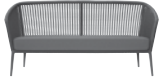

SOFA 2 SEAT*

W 56¾in 144cm
D 33½in 85cm
H 29½in 75cm
SH 10¼in 26cm
OSH 15¼in 39cm
AH 22¾in 58cm