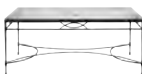

GLASS TOP COCKTAIL TABLE RECTANGLE 122

L 48in 122cm
W 24in 61cm
H 18in 46cm