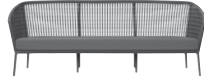

SOFA 3 SEAT*

W 80¼in 204cm
D 33½in 85cm
H 29½in 75cm
SH 10¼in 26cm
OSH 15¼in 39cm
AH 22¾in 58cm

DIA 39in 99cm
H 16½in 42cm

DIA 15¼in 39cm
H 21¾in 55cm