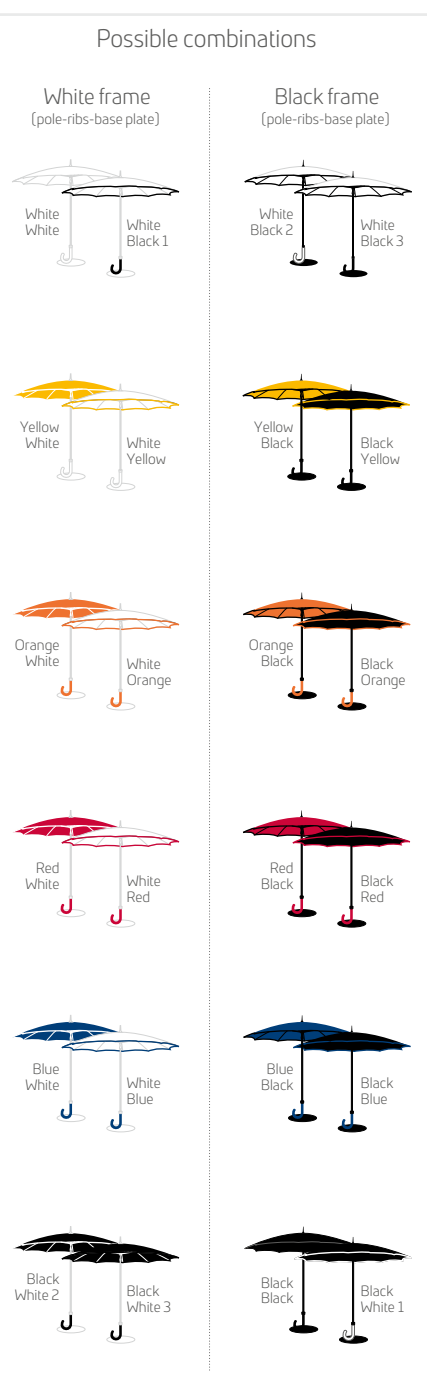

GULLIVER

design by Davy Grosemans for Sywawa

				GULLIVER Ø 295 cm		Possible combinations	
PARASOL	Shape						
	Fabric technical info see page 100-104	Top fabric		Airtex			
		Colours					
		Ribbon - Colours					
	Frame	Pole		Ø 35 mm - Anodised aluminium, powder coated			
		Ribs		10 steel ribs, paragon shape, metalized and coated			
	Dimensions	Height closed		266 cm			
		Height open		266 cm			
		Free height open		210 cm			
		Free height closed		100 cm			
Shade area			±7,07 m²				
Weight			8 kg				
Packaging			276 x 30 x 28 cm				
Protective cover			Polyester with acrylic / teflon coating ±200g/m², highly UV-resistant, colour grey				
BASES	Gulliver base Ø74 cm 	Material	10 mm, steel, Sandblasted, metalized and powder coated				
		Colors					
		Weight	41 kg				
		Wind resistance	Gulliver Parasol + Gulliver base: 5BFT (38 km/h - 24 mph)				
	Packaging	80 x 80 x 4,5 cm					
	Tube 45 x 30 x 7 cm 	Material	Aluminium sandblasted, and powder coated				
		Colors					
Weight		6 kg					
Packaging		10 x 35 x 50 cm					
Other bases							
ACCESORIES see page 105	Light Quaseo			x			
	Bla Bla table			x			
	Coupe + Bla Bla table			x			

Always install the base on a horizontal and flat surface. This parasol also fits in any standard base for parasols up to Ø 3m that allows parasol poles of Ø 35mm. The standard base must have a minimum size of Ø 74cm or 45x45cm and a minimum weight of 42,5 kg. Guarantee only with original Sywawa parts.

© Symo n.v. 2011 – All rights reserved – Any reproduction of Sywawa products is strictly prohibited and will result in legal action. Symo Parasols has the right to change any technical data, dimensions, colours and characteristics without prior notice. Printed colours may vary from reality.