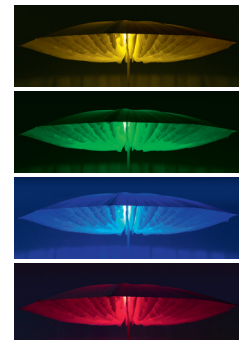

RGB LED

For Paddo diameter Ø300cm

Colour of light changes.
With remote control, not wireless.