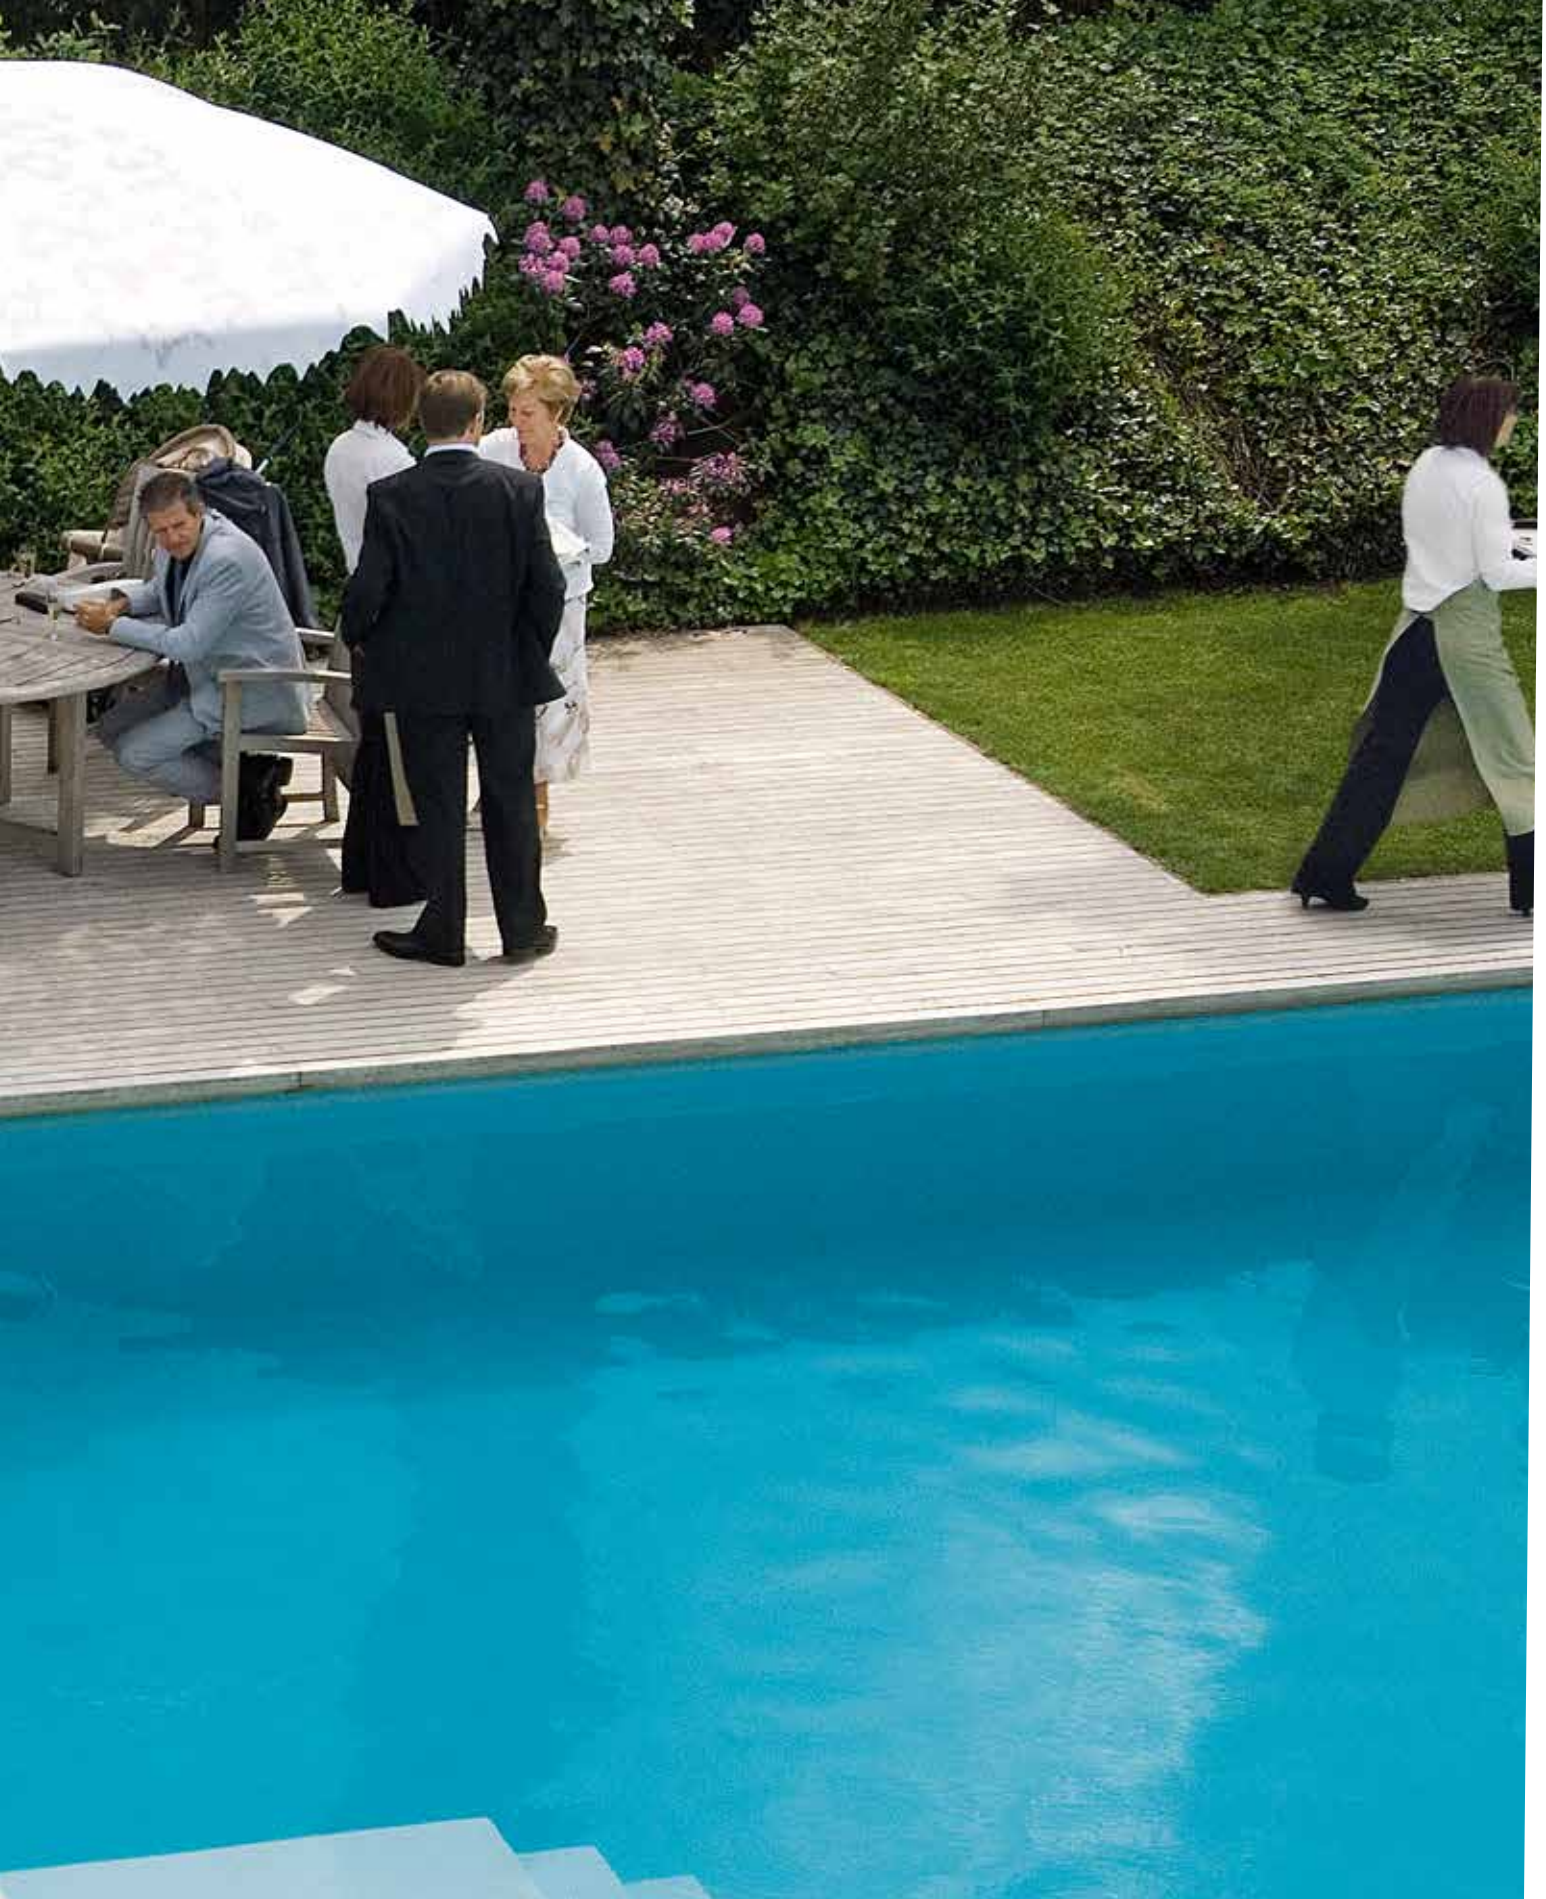

animabeach

CHUIZO PIZZO & CUBE - La Souleiado - Ucel - France

FROU FROU - Anima Beach – Palma de Mallorca – Spain

animabeach

SHADYLACE & CUBE - Private party - Belgium

BLOOM

design by David Grosemans for Sywawa