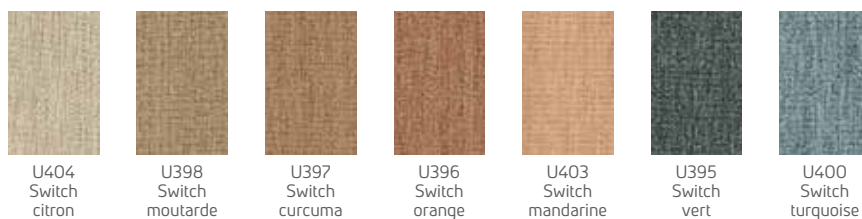

OTHER COLOURS