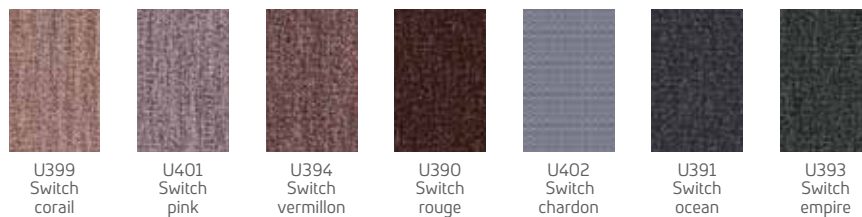

OTHER COLOURS