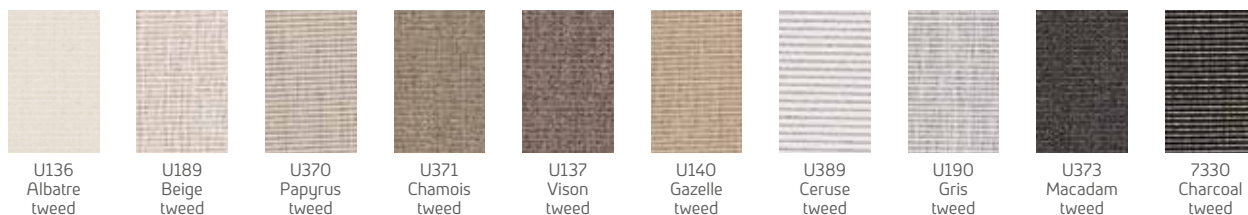

OTHER COLOURS