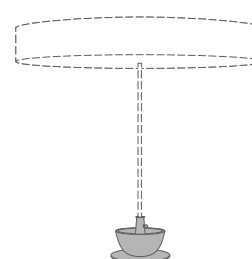

COUPE + BASE PLATE ROUND
only for use with
BLOOM & FROU FROU parasol

COUTURE

design by Lucile Roybier for Sywawa

		COUTURE ROUND Ø 190 cm	COUTURE ROUND Ø 245 cm	
PARASOL	Shape			
	Fabric <small>technical info see page 100-104</small>	Top fabric Colours	Symacrly 	
		Inside fabric - only valances Colours	Symacrly 	
	Frame	Pole	Brushed stainless steel tube inox 304 Transparent coating natural colour No tilt Upper pole Ø 27 mm Lower pole Ø 30 mm marine grade	Brushed stainless steel tube inox 304 Transparent coating natural colour No tilt Upper pole Ø 27 mm Lower pole Ø 30 mm marine grade
		Ribs	8 black steel ribs metallized and coated Ø 4,5mm	8 black steel ribs metallized and coated Ø 4,5mm
	Dimensions	Height closed	245 cm	245 cm
		Height open	245 cm	245 cm
		Free height open	193 cm	175 cm
		Free height closed	122 cm	100 cm
		Shade area	±2,83 m ²	±4,71 m ²
Weight		3,5 kg	4,5 kg	
Packaging	160 x 18 x 18 cm	160 x 18 x 18 cm		
Protective cover		Polyester with acrylic/teflon coating ±200g/m ² , highly UV-resistant, grey		
BASES <small>see page 106</small>	Standard Base	Rondo		
	Optional extra weight	x		
	Wind resistance	5 BFT (38 km/h - 24 mph)		
Other bases		Coupe / Cube / Luna		
ACCESSORIES <small>see page 105</small>	Light Quaseo	-	-	
	Bla Bla table	-	-	
	Coupe + Bla Bla table	-	-	

Always install the base on a horizontal and flat surface. This parasol fits in any standard base for parasols up to Ø245cm that allows parasol poles of Ø30mm. The base must have a minimum size of Ø50cm or 45x45 cm and a minimum weight of 30 kgs. Guarantee only with original Sywawa parts..