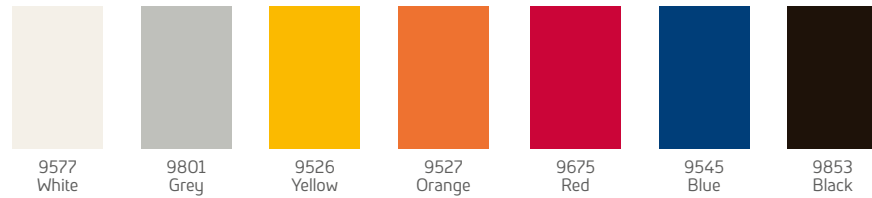

Airtex

Characteristics

- Composition: 100% polyester
- Finish: Acrylic / Teflon on top side
- Weight: 200 g/m²
- Colour fastness UV: 7-8/8

Values may have a variation ± 5%