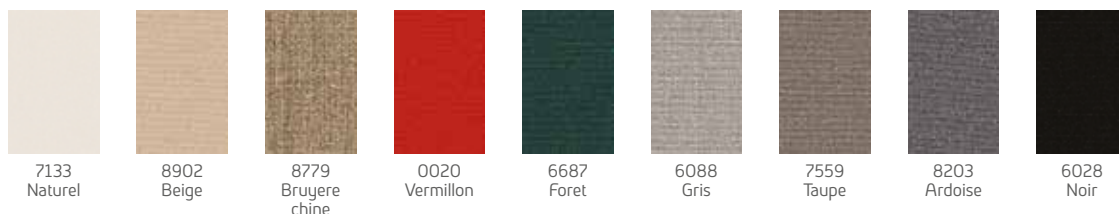

Orchestra

Characteristics

- Warranty: 10 years against colour fading
- Composition: 100% Sunacryl solution dyed acrylic
- Finish: Cleanguard special dirt-resistance and awning water repellent treatment
- Weight: 290 g/m²
- Schermer: 370 mm
- Spray test: 5/5
- Colour fastness UV: 4-5/5
- Values may have a variation $\pm 5\%$

Advantages:

- Shelters from both sun and rain
- The best UV protection: most colours block 100% of all uv radiation (total sunblock)
- Avoids greenhouse effect under your parasol: eliminates up to 95% of dazzle and heat

STOCK COLOURS