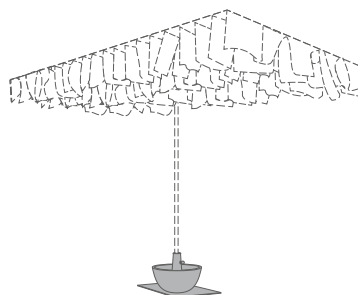

COUPE + BASE PLATE BREEZER
only for use with
BREEZER parasol