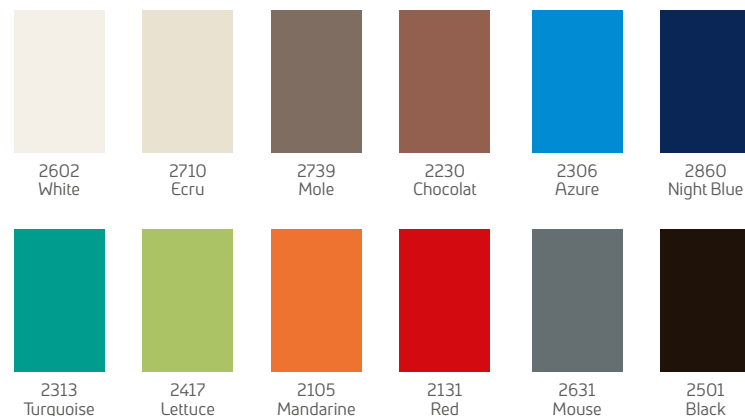

Symacryl

Characteristics

- Composition: 100% olefin
- Finish: water and oil repellent
- Weight: 190 g/m²
- Spray test: 5/5
- Colour fastness UV: 7-8/8
- Uv protection: blocks 97% of uv rays

Values may have a variation ± 5%