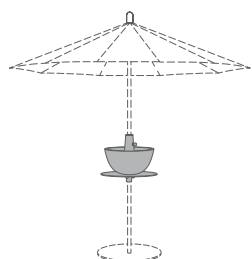

COUPE + BLA BLA TABLE
for parasols
with pole Ø35 or Ø40 mm