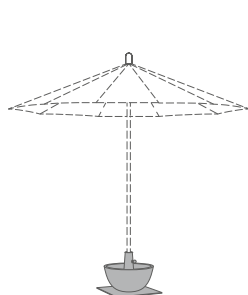

Possible combinations with coupe

COUPE
parasolbase for parasols with
poles from Ø25-40 mm