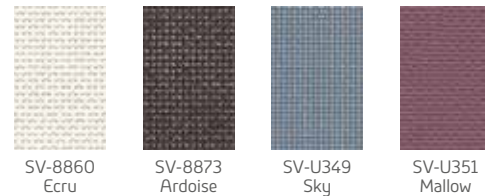

Sunvision

Characteristics

- Warranty: 5 years against colour fading
- Composition: Polyester fibre with pvc coating (58%) – solution dyed acrylic fibre Sunacryl (42%)
- Finish: Cleangard special dirt-resistance and awning water repellent treatment
- Weight: 275 g/m²
- Water pressure : 70 hPa DIN 53886
- Light fastness: 6-8/8

Values may have a variation ± 5%