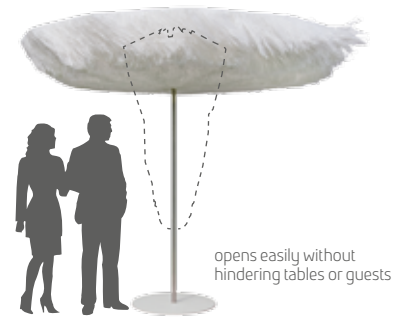

FROU FROU

design by Jan Melis for Sywawa

product
design
award
2008

DESIGNPREIS
2009
NOMINEE

BEST OF BD | WEST
Product Design Award

		FROU FROU Ø 250 cm - H 240 cm	FROU FROU Ø 250 cm - H 260 cm	
PARASOL	Shape			
	Fabric <i>technical info see page 100-104</i>	Top fabric	Airtex	Airtex
		Colours		
		Lower fabric	Raffia	Raffia
		Colours		
	Option fire retardant	no	no	
	Frame	Pole	Ø 40 mm Stainless Steel 316, brushed option: marine grade	Ø 40 mm Stainless Steel 316, brushed option: marine grade
		Ribs	12 x Ø 18mm, Aluminium	12 x Ø 18mm, Aluminium
	Dimensions	Height closed	240 cm	260 cm
		Height open	240 cm	260 cm
Free height open		190 cm	210 cm	
Free height closed		56 cm	76 cm	
Shade area		±4,91 m ²	±4,91 m ²	
Weight		22 kg	22 kg	
Packaging	270 x 43 x 43 cm	270 x 43 x 43 cm		
Protective cover		Polyester with Acrylic / Teflon coating ±200g/m ² , highly UV-resistant, grey		
BASES	Standard base plate round Ø 74 cm 	Material	12 mm, steel QSTE 325. Sandblasted, metallized and powder coated	
		Colors		
		Weight	41 kg	
		Wind resistance	Frou Frou Parasol + Standard base : 6 BFT (49 km/h - 31 mph)	
	Packaging	80 x 80 x 4 cm		
	Optional : extra weight 	Material	6 mm, steel QSTE 325. Sandblasted, metallized and powder coated	
		Colors		
		Weight	2x 10 kg	
Wind resistance		Frou Frou Parasol + Standard base + Extra weight : 7 BFT (61 km/h - 38 mph)		
Packaging	80 x 80 x 4 cm			
Other bases <i>see page 106</i>		Rondo		
ACCESSORIES <i>see page 105</i>	Light Quaseo	X		
	Bla Bla table	X		
	Coupe + Bla Bla table	X		

Always install the base on a horizontal and flat surface. This parasol also fits in any standard base that allows parasol poles of Ø 40 mm. The base must have a minimum size of Ø 74 cm and a minimum weight of 42,5 kg. Guarantee only with original Sywawa parts.