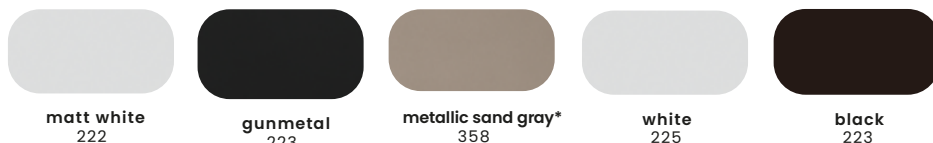

ALUMINIUM

Push - Mimì - Soletto - Maja dining table

Maja chair, sunbed and contract base