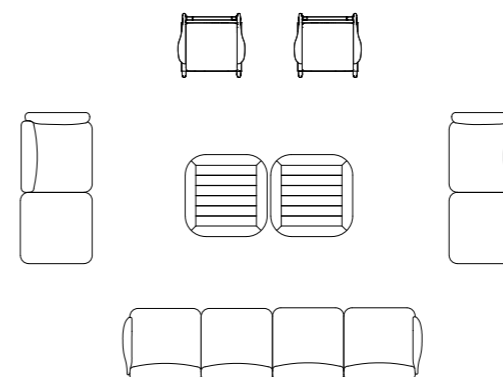

Exteta x Riva - Sofa

design by Massimo Castagna

COMPOSITION EXAMPLES

EXAMPLE 1

- * Configuration with:
- N°2 Exteta x Riva Sofa End Element Wooden Armrest Left
 - N°2 Exteta x Riva Sofa End Element Wooden Armrest Right
 - N°1 Exteta x Riva Sofa End Element Left
 - N°1 Exteta x Riva Sofa Central
 - N°1 Exteta x Riva Sofa End Element Right

- Accessories
- N°2 Exteta x Riva - Armchair
 - N°2 Exteta x Riva - Coffee Table

EXAMPLE 2

- * Configuration with:
- N°1 Exteta x Riva Sofa End Element Left
 - N°2 Exteta x Riva Sofa Central
 - N°1 Exteta x Riva Sofa End Element Right

- Accessories
- N°4 Exteta x Riva - Armchair
 - N°2 Exteta x Riva - Table 100 h65 cm

EXAMPLE 3

- * Configuration with:
- N°1 Exteta x Riva Sofa End Element Wooden Armrest Left
 - N°2 Exteta x Riva Sofa Central
 - N°1 Exteta x Riva Sofa End Element Wooden Armrest Right
 - N°1 Exteta x Riva Sofa End Element Left
 - N°1 Exteta x Riva Sofa End Element Right
 - N°2 Exteta x Riva Pouf