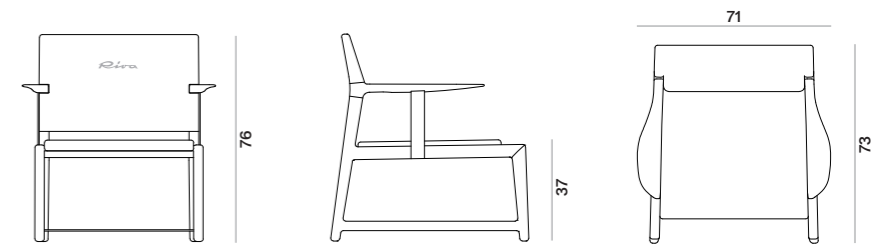

COM/EXTRA	SUPER	PREMIUM	SHARK/NABUK	OPTIONAL PIPING
MATT MAHOGANY	code	EXRALGBE	EXRALGBS	EXRALGBPR	EXRALGBSN	code
	price	4.250,00 €	4.550,00 €	4.850,00 €	5.150,00 €	EXRAPI
LUCIDO MEDITERRANEO MAHOGANY	code	EXRALGLME	EXRALGLMS	EXRALGLMPR	EXRALGLMSN	
	price	5.150,00 €	5.450,00 €	5.750,00 €	6.050,00 €	
PROTECTIVE COVER	code	EXRALGNC				
	price	370,00 €