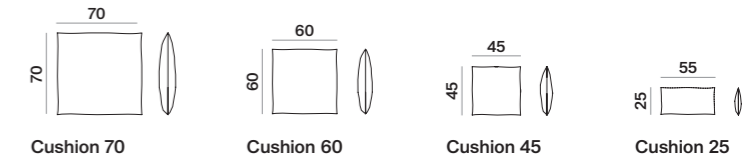

Cushions

CUSHIONS

		COM/EXTRA	SUPER	PREMIUM	SHARK/NABUK
CUSHION 70	code	CS70E	CS70S	CS70PR	CS70SNL
	price	380,00 €	470,00 €	600,00 €	660,00 €
CUSHION 60	code	CS60E	CS60S	CS60PR	CS60SNL
	price	270,00 €	370,00 €	470,00 €	560,00 €
CUSHION 45	code	CS45E	CS45S	CS45PR	CS45SNL
	price	220,00 €	290,00 €	390,00 €	470,00 €
CUSHION 25	code	CS25E	CS25S	CS25PR	CS25SNL
	price	190,00 €	270,00 €	340,00 €	410,00 €