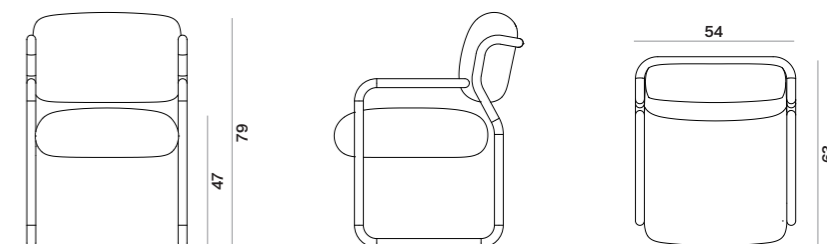

Modernista Chair & Armchair

design by Studiopepe

MODERNISTA CHAIR

dim. 54×63×79 cm

		COM/EXTRA	SUPER	PREMIUM	SHARK/NABUK
MODERNISTA CHAIR	code	MDCE	MDCS	MDCPR	MDCSN
	price	3.200,00 €	3.400,00 €	3.600,00 €	3.800,00 €
PROTECTIVE COVER	code	MDCNC			
	price	290,00 €