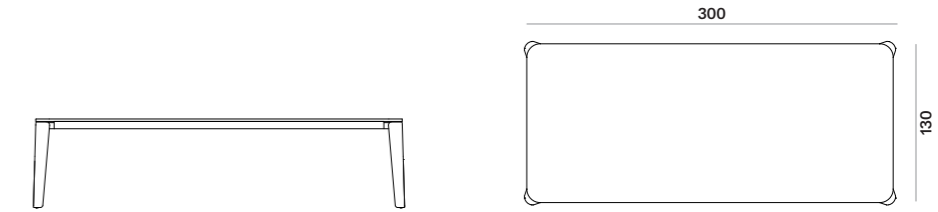

Moonlight Dining Table

design by Paola Navone OTTO Studio

MOONLIGHT DINING TABLE

dim. 300×130×73 cm

STRUCTURE: stainless steel
TOP: travertine / marble
LEGS: anticorodal aluminium / bronze
FEET: POM-C

STRUTTURA: acciaio inox
TOP: travertine / marble
GAMBE: alluminio anticorodal / bronzo
PIEDINI: POM-C

NOTE

- if products are placed outdoors, the use of protective covers becomes compulsory to guarantee their correct maintenance and protection overtime.

- standard packaging: OSB crate

NOTE

- se i prodotti sono posizionati all'esterno, è obbligatorio l'uso delle cover protettive per garantirne la corretta manutenzione e protezione nel tempo.

- imballaggio standard: cassa OSB

		ALUMINIUM	BRONZE
CARRARA	code	MDTACA	MDTCAB
	price	18.840,00 €	27.240,00 €
SAHARA GREY	code	MDTASA	MDTSAB
	price	21.570,00 €	29.970,00 €
PROTECTIVE COVER	code	MDTNC	
		860,00 €