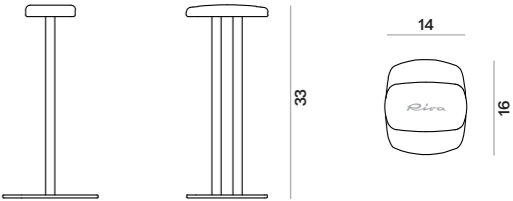

Exteta x Riva - Lamp

design by Massimo Castagna

EXTETA X RIVA - LAMP

dim. 14x16x33 cm

EXTETA X RIVA - LAMP with RIVA LOGO	code	EXRLP
	price	1.780,00 €