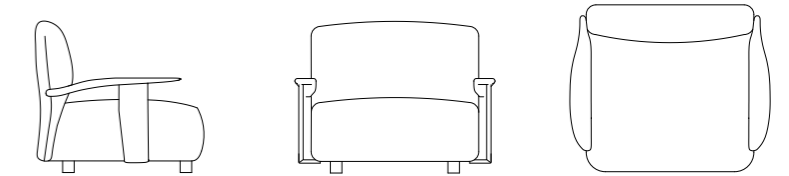

dim. 87x87x79 cm

		COM/EXTRA	SUPER	PREMIUM
CENTRAL	code	EXRSCE	EXRSCS	EXRSCPR
	price	4.790,00 €	5.450,00 €	5.980,00 €
PROTECTIVE COVER	code	EXRSCNC		
	price	520,00 €		

EXTETA X RIVA - LOUNGE CHAIR WOODEN ARMRESTS