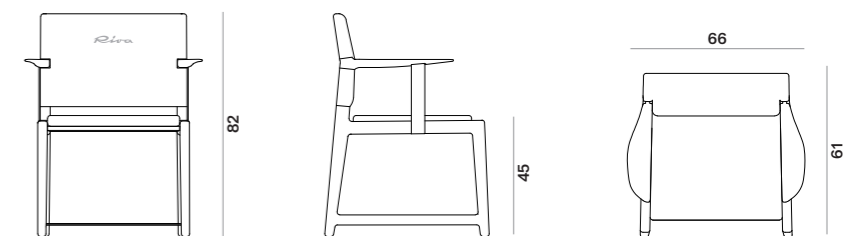

Exteta x Riva - Chair

design by Massimo Castagna

EXTETA X RIVA - CHAIR

dim. 66×61×82 cm

		COM/EXTRA	SUPER	PREMIUM	SHARK/NABUK	OPTIONAL PIPING
MATT / NATURAL WOOD FINISHES	code	EXRCBE	EXRCBS	EXRCBPR	EXRCBSN	code
	price	3.850,00 €	4.150,00 €	4.450,00 €	4.750,00 €	EXRCPI
HIGH GLOSS WOOD FINISHES	code	EXRCLMB	EXRCLMS	EXRCLMPR	EXRCLMSN	
	price	4.650,00 €	4.950,00 €	5.250,00 €	5.550,00 €	
PROTECTIVE COVER	code	EXRCNC				
	price	290,00 €				

EXTETA X RIVA - CHAIR WITH RIVA LOGO

dim. 66×61×82 cm

		COM/EXTRA	SUPER	PREMIUM	SHARK/NABUK	OPTIONAL PIPING
MATT MAHOGANY	code	EXRCLGBE	EXRCLGBS	EXRCLGBPR	EXRCLGBSN	code
	price	3.850,00 €	4.150,00 €	4.450,00 €	4.750,00 €	EXRCPI
LUCIDO MEDITERRANEO MAHOGANY	code	EXRCLGLME	EXRCLGLMS	EXRCLGLMPR	EXRCLGLMSN	
	price	4.650,00 €	4.950,00 €	5.250,00 €	5.550,00 €	
PROTECTIVE COVER	code	EXRCLGNC				
	price	290,00 €				