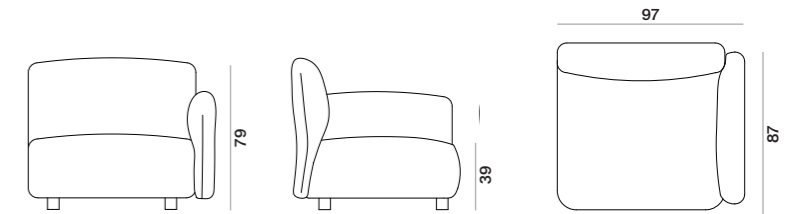

- Accessories
- N°4 Exteta x Riva - Armchair
 - N°2 Exteta x Riva - Table 100 h65 cm

EXAMPLE 3

- * Configuration with:
- N°1 Exteta x Riva Sofa End Element Wooden Armrest Left
 - N°2 Exteta x Riva Sofa Central
 - N°1 Exteta x Riva Sofa End Element Wooden Armrest Right
 - N°1 Exteta x Riva Sofa End Element Left
 - N°1 Exteta x Riva Sofa End Element Right
 - N°2 Exteta x Riva Pouf

- Accessories
- N°2 Exteta x Riva - Armchair
 - N°2 Exteta x Riva - Coffee Table

EXTETA X RIVA - SOFA END ELEMENT WOODEN ARMREST dim. 96x87x79 cm

Exteta x Riva - Sofa End Element Wooden Armrest Right (R)

Exteta x Riva - Sofa End Element Wooden Armrest Left (L)

EXTETA X RIVA - SOFA END ELEMENT

dim. 97x87x79 cm

Exteta x Riva - Sofa End Element Right (R)

Exteta x Riva - Sofa End Element Left (L)

		COM/EXTRA	SUPER	PREMIUM
MATT / NATURAL WOOD FINISHES	code	EXREEWBE + L/R	EXREEWBS + L/R	EXREEWBPR + L/R
	price	6.040,00 €	6.700,00 €	7.230,00 €
HIGH GLOSS WOOD FINISHES	code	EXREEWLME + L/R	EXREEWLMS + L/R	EXREEWLMPR + L/R
	price	6.570,00 €	7.230,00 €	7.760,00 €
PROTECTIVE COVER	code	EXREEWNC + L/R		
		590,00 €		