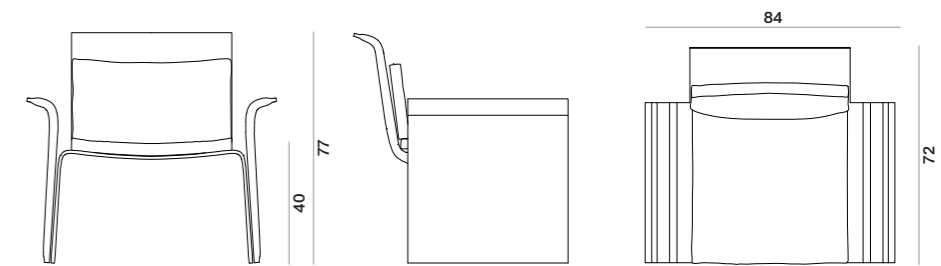

EXTETA

NOVELTIES

PRICE LIST 2025.2
LISTINO PREZZI 2025.2

EXTETA

Shell Chair & Armchair

design by Studiopepe

SHELL CHAIR

dim. 66×58×83cm

		COM/EXTRA	SUPER	PREMIUM	SHARK/NABUK
SHELL CHAIR	code	SHCE	SHCS	SHCPR	SHCSN
	price	4.990,00 €	5.220,00 €	5.450,00 €	5.580,00 €
PROTECTIVE COVER	code	SHCNC			
	price	290,00 €			

SHELL ARMCHAIR

dim. 84×72×77cm