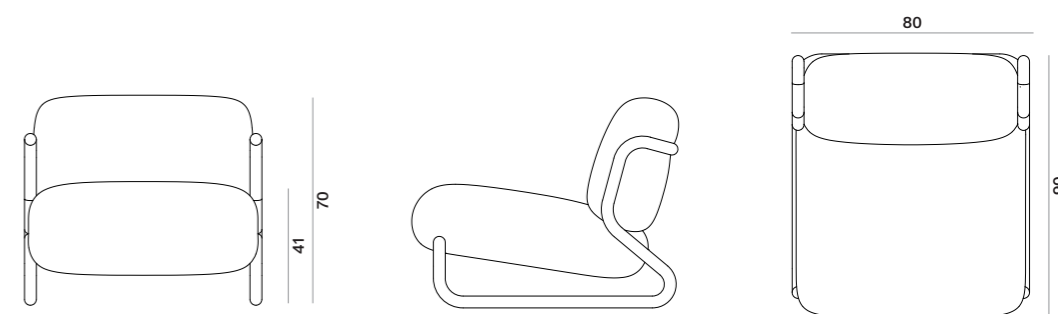

design by Studiopepe

MODERNISTA CHAIR

dim. 54×63×79 cm

		COM/EXTRA	SUPER	PREMIUM	SHARK/NABUK
MODERNISTA CHAIR	code	MDCE	MDCS	MDCPR	MDCSN
	price	3.200,00 €	3.400,00 €	3.600,00 €	3.800,00 €
PROTECTIVE COVER	code	MDCNC			
	price	290,00 €			

MODERNISTA ARMCHAIR

dim. 80×90×70 cm

		COM/EXTRA	SUPER	PREMIUM	SHARK/NABUK
MODERNISTA ARMCHAIR	code	MDAE	MDAS	MDAPR	MDASN
	price	4.800,00 €	5.100,00 €	5.400,00 €	5.800,00 €
PROTECTIVE COVER	code	MDANC			
	price	390,00 €			