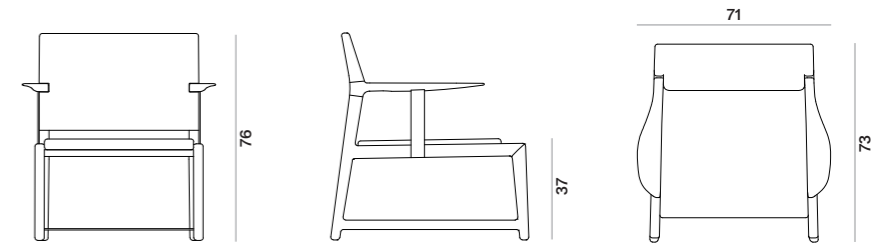

Exteta x Riva - Chair

design by Massimo Castagna

EXTETA X RIVA - CHAIR

dim. 66×61×82 cm

		COM/EXTRA	SUPER	PREMIUM	SHARK/NABUK	OPTIONAL PIPING
MATT / NATURAL WOOD FINISHES	code	EXRCBE	EXRCBS	EXRCBPR	EXRCBSN	code
	price	3.850,00 €	4.150,00 €	4.450,00 €	4.750,00 €	EXRCPI
HIGH GLOSS WOOD FINISHES	code	EXRCLMB	EXRCLMS	EXRCLMPR	EXRCLMSN	
	price	4.650,00 €	4.950,00 €	5.250,00 €	5.550,00 €	
PROTECTIVE COVER	code	EXRCNC				
	price	290,00 €				

EXTETA X RIVA - CHAIR WITH RIVA LOGO

dim. 66×61×82 cm

		COM/EXTRA	SUPER	PREMIUM	SHARK/NABUK	OPTIONAL PIPING
MATT MAHOGANY	code	EXRCLGBE	EXRCLGBS	EXRCLGBPR	EXRCLGBSN	code
	price	3.850,00 €	4.150,00 €	4.450,00 €	4.750,00 €	EXRCPI
LUCIDO MEDITERRANEO MAHOGANY	code	EXRCLGLME	EXRCLGLMS	EXRCLGLMPR	EXRCLGLMSN	
	price	4.650,00 €	4.950,00 €	5.250,00 €	5.550,00 €	
PROTECTIVE COVER	code	EXRCLGNC				
	price	290,00 €				

Exteta x Riva - Armchair

design by Massimo Castagna

EXTETA X RIVA - ARMCHAIR

dim. 71×73×76 cm

		COM/EXTRA	SUPER	PREMIUM	SHARK/NABUK	OPTIONAL PIPING
MATT / NATURAL WOOD FINISHES	code	EXRABE	EXRABS	EXRABPR	EXRABSN	code
	price	4.250,00 €	4.550,00 €	4.850,00 €	5.150,00 €	EXRAPI
HIGH GLOSS WOOD FINISHES	code	EXRALMB	EXRALMS	EXRALMPR	EXRALMSN	
	price	5.150,00 €	5.450,00 €	5.750,00 €	6.050,00 €	
PROTECTIVE COVER	code	EXRANC				
	price	370,00 €				