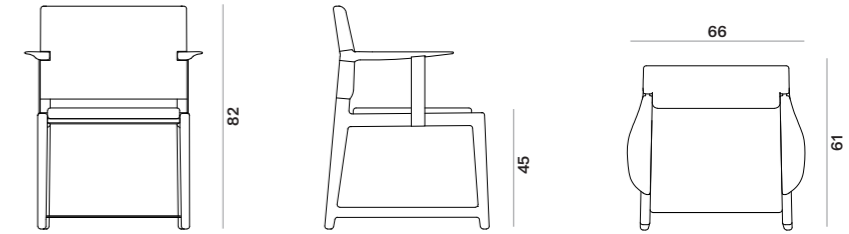

Exteta x Riva - Chair

design by Massimo Castagna

EXTETA X RIVA - CHAIR

dim. 66×61×82 cm

		COM/EXTRA	SUPER	PREMIUM	SHARK/NABUK	OPTIONAL PIPING
MATT / NATURAL WOOD FINISHES	code	EXRCBE	EXRCBS	EXRCBPR	EXRCBSN	code
	price	3.850,00 €	4.150,00 €	4.450,00 €	4.750,00 €	EXRCPI
HIGH GLOSS WOOD FINISHES	code	EXRCLMB	EXRCLMS	EXRCLMPR	EXRCLMSN	
	price	4.650,00 €	4.950,00 €	5.250,00 €	5.550,00 €	
PROTECTIVE COVER	code	EXRCNC				
	price	290,00 €				