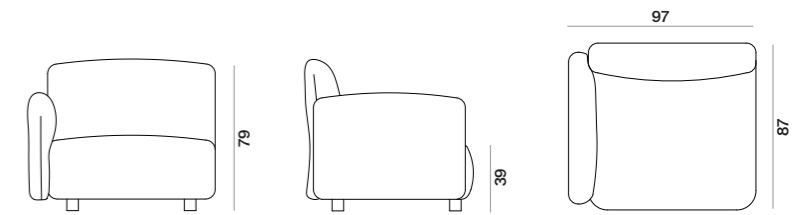

- Accessories
- N°4 Exteta x Riva - Armchair
 - N°2 Exteta x Riva - Table 100 h65 cm

EXAMPLE 3

- * Configuration with:
- N°1 Exteta x Riva Sofa End Element Wooden Armrest Left
 - N°2 Exteta x Riva Sofa Central
 - N°1 Exteta x Riva Sofa End Element Wooden Armrest Right
 - N°1 Exteta x Riva Sofa End Element Left
 - N°1 Exteta x Riva Sofa End Element Right
 - N°2 Exteta x Riva Pouf

- Accessories
- N°2 Exteta x Riva - Armchair
 - N°2 Exteta x Riva - Coffee Table

EXTETA X RIVA - SOFA END ELEMENT WOODEN ARMREST dim. 96x87x79 cm

Exteta x Riva - Sofa End Element Wooden Armrest Right (R)

Exteta x Riva - Sofa End Element Wooden Armrest Left (L)

EXTETA X RIVA - SOFA END ELEMENT

dim. 97x87x79 cm

Exteta x Riva - Sofa End Element Right (R)

Exteta x Riva - Sofa End Element Left (L)

		COM/EXTRA	SUPER	PREMIUM
MATT / NATURAL WOOD FINISHES	code	EXREEWBE + L/R	EXREEWBS + L/R	EXREEWBPR + L/R
	price	6.040,00 €	6.700,00 €	7.230,00 €
HIGH GLOSS WOOD FINISHES	code	EXREEWLME + L/R	EXREEWLMS + L/R	EXREEWLMPR + L/R
	price	6.570,00 €	7.230,00 €	7.760,00 €
PROTECTIVE COVER	code	EXREEWNC + L/R		
		590,00 €		