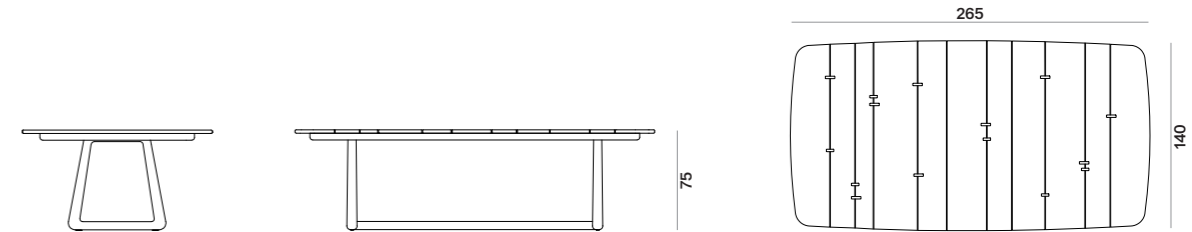

LPIDC14 - Wooden Dining Table

design by Paola Navone OTTO Studio

LPIDC14 - WOODEN DINING TABLE 265

dim. 265×140×75 cm

STRUCTURE: sapelli mahogany
CONNECTORS: burnished brass
HARDWARE: stainless steel 316
FEET: rubber

STRUTTURA: mogano sapelli
CONNETTORI: ottone brunito
FERRAMENTA: acciaio inox 316
PIEDINI: caucciù

NOTE

- if products are placed outdoors, the use of protective covers becomes compulsory to guarantee their correct maintenance and protection overtime.

- standard packaging: OSB crate

NOTE

- se i prodotti sono posizionati all'esterno, è obbligatorio l'uso delle cover protettive per garantirne la corretta manutenzione e protezione nel tempo.

- imballaggio standard: cassa OSB

		MATT MAHOGANY / MATT BARRIQUE / MATT DARK / NATURAL	LUCIDO MEDITERRANEO MAHOGANY / LUCIDO MEDITERRANEO BARRIQUE
LPIDC14 WOODEN DINING TABLE 265	code	LPIDC265B	LPIDC265LM
	price	12.990,00 €	on request
PROTECTIVE COVER	code	LPIDC265NC	
	price	860,00 €	

LPIDC14 - WOODEN DINING TABLE 320

dim. 320×140×75 cm