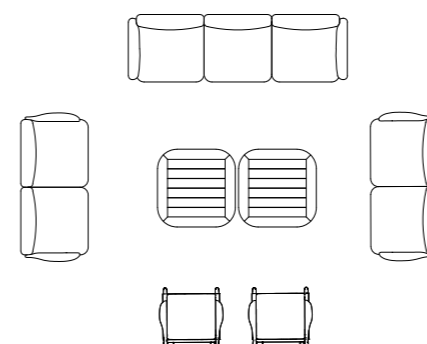

Exteta x Riva - Sofa

design by Massimo Castagna

COMPOSITION EXAMPLES

EXAMPLE 1

1. Configuration with:
2. N°2 Exteta x Riva Sofa End Element Wooden Armrest Left
   - N°2 Exteta x Riva Sofa End Element Wooden Armrest Right
   - N°1 Exteta x Riva Sofa End Element Left
   - N°1 Exteta x Riva Sofa Central
   - N°1 Exteta x Riva Sofa End Element Right

1. Accessories
2. N°2 Exteta x Riva - Armchair
   - N°2 Exteta x Riva - Coffee Table