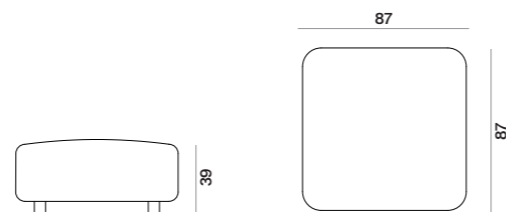

EXTETA X RIVA - POUF

dim. 87x87x39 cm

		COM/EXTRA	SUPER	PREMIUM
POUF	code	EXRPE	EXRPS	EXRPPR
	price	2.990,00 €	3.270,00 €	3.550,00 €
PROTECTIVE COVER	code	EXRPNC		
	price	330,00 €		

EXTETA X RIVA - LOUNGE CHAIR