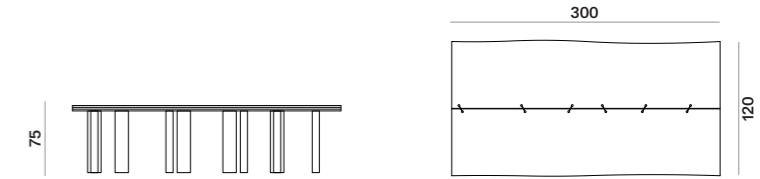

10th Joint Stone Dining Tables

design by Massimo Castagna

10TH JOINT STONE DINING TABLE 600

dim 300x150x75 cm

		CARRARA / STEVEN BLACK	ARABESCATO OROBICO RED / LEAF RUST	OSTUNI	QUARZITE AVOCATUS
10TH JOINT STONE DINING TABLE 300	code	JSDT300CA	JSDT300AD	JSDT300OS	JSDT300QA
	price	51.800,00 €	96.200,00 €	99.230,00 €	112.250,00 €
PROTECTIVE COVER	code	JSDT300NC			
	price	860,00 €			

10TH JOINT STONE DINING TABLE 600

dim 600x150x75 cm