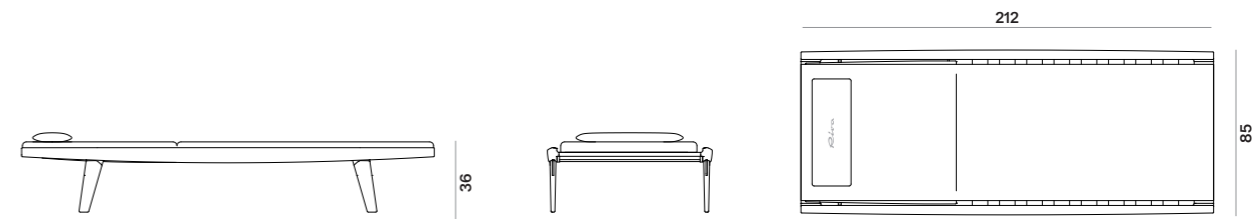

COM/EXTRA	SUPER	PREMIUM	OPTIONAL PIPING
MATT MAHOGANY	code	EXRLLGBE	EXRLLGBS	EXRLLGBPR	code
	price	5.990,00 €	6.390,00 €	6.790,00 €	EXRSLPI
LUCIDO MEDITERRANEO MAHOGANY	code	EXRLLGLME	EXRLLGLMS	EXRLLGLMPR	
	price	6.990,00 €	7.390,00 €	7.790,00 €	
PROTECTIVE COVER	code	EXRSLNC			
	price	470,00 €