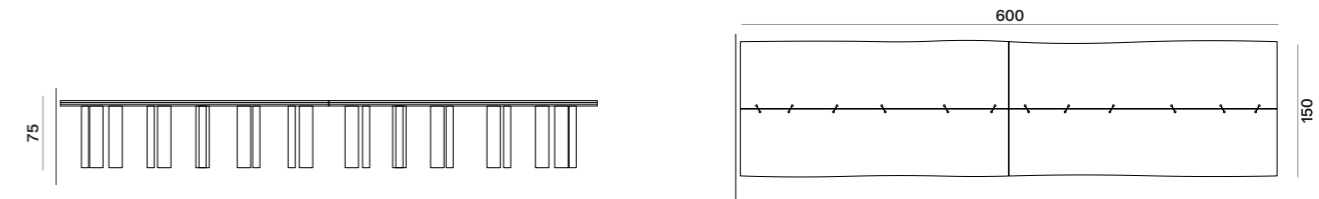

CARRARA / STEVEN BLACK	ARABESCATO OROBICO RED / LEAF RUST	OSTUNI	QUARZITE AVOCATUS
10TH JOINT STONE DINING TABLE 600	code	JSDT600CA	JSDT600AD	JSDT600OS	JSDT600QA
	price	94.800,00 €	96.200,00 €	99.230,00 €	112.250,00 €
PROTECTIVE COVER	code	JSDT300NC			
	price	1.590,00 €