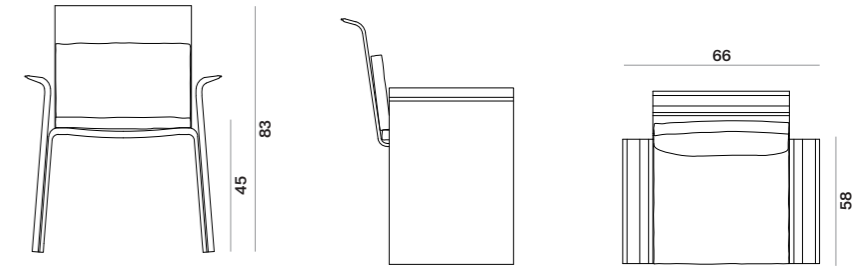

EXTETA

NOVELTIES

PRICE LIST 2025.2
LISTINO PREZZI 2025.2

EXTETA

Shell Chair & Armchair

design by Studiopepe

SHELL CHAIR

dim. 66×58×83cm