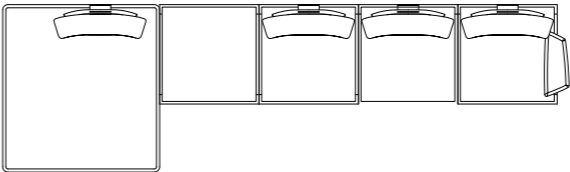

Caprera Sofa 2.0

design by Massimo Castagna

COMPOSITION EXAMPLES

EXAMPLE 1

EXAMPLE 2

EXAMPLE 3

CAPRERA SOFA 95

dim. 95×95×40 cm