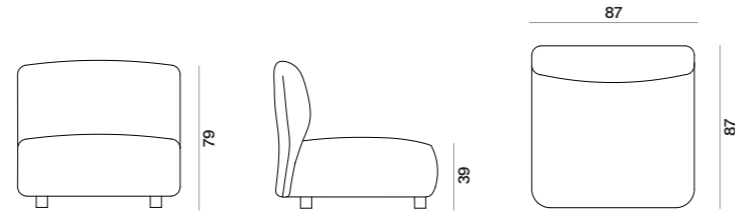

EXTETA X RIVA - SOFA CENTRAL

dim. 87x87x79 cm

		COM/EXTRA	SUPER	PREMIUM
CENTRAL	code	EXRSCE	EXRSCS	EXRSCPR
	price	4.790,00 €	5.450,00 €	5.980,00 €
PROTECTIVE COVER	code	EXRSCNC		
	price	520,00 €