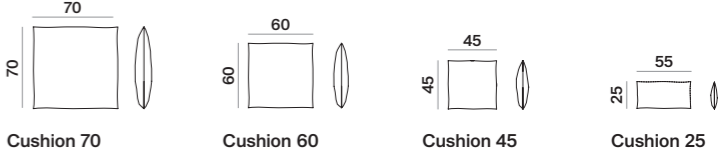

Cushions

CUSHIONS

		COM/EXTRA	SUPER	PREMIUM	SHARK/NABUK
CUSHION 70	code	CS70E	CS70S	CS70PR	CS70SNL
	price	380,00 €	470,00 €	600,00 €	660,00 €
CUSHION 60	code	CS60E	CS60S	CS60PR	CS60SNL
	price	270,00 €	370,00 €	470,00 €	560,00 €
CUSHION 45	code	CS45E	CS45S	CS45PR	CS45SNL
	price	220,00 €	290,00 €	390,00 €	470,00 €
CUSHION 25	code	CS25E	CS25S	CS25PR	CS25SNL
	price	190,00 €	270,00 €	340,00 €	410,00 €