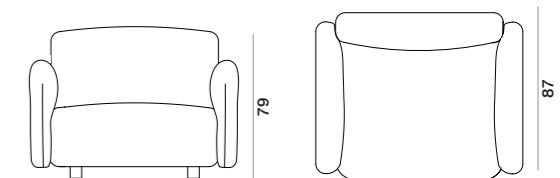

dim. 87x87x79 cm

		COM/EXTRA	SUPER	PREMIUM
CENTRAL	code	EXRSCE	EXRSCS	EXRSCPR
	price	4.790,00 €	5.450,00 €	5.980,00 €
PROTECTIVE COVER	code	EXRSCNC		
	price	520,00 €		

EXTETA X RIVA - LOUNGE CHAIR WOODEN ARMRESTS

EXTETA X RIVA - POUF

dim. 87x87x39 cm

		COM/EXTRA	SUPER	PREMIUM
POUF	code	EXRPE	EXRPS	EXRPPR
	price	2.990,00 €	3.270,00 €	3.550,00 €
PROTECTIVE COVER	code	EXRPNC		
	price	330,00 €		

EXTETA X RIVA - LOUNGE CHAIR