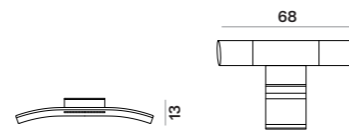

WOODEN BACKREST

dim. 68×13×43 cm

MATT / NATURAL WOOD FINISHES	code	
	price	1.220,00 €/each
HIGH GLOSS WOOD FINISHES	code	
	price	1.490,00 €/each