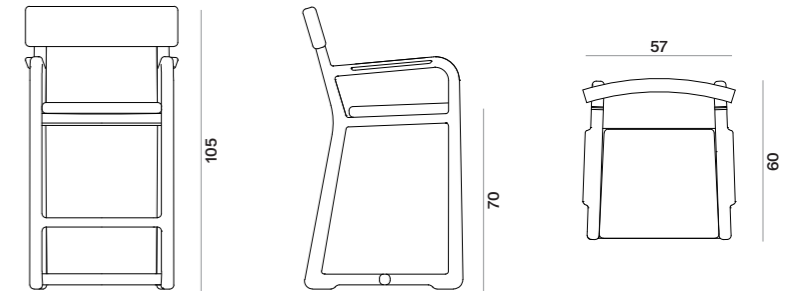

LPIDC13 - Bar Stool

design by Paola Navone OTTO Studio

LPIDC13 - BAR STOOL

dim. 57×60×105 cm

STRUCTURE: sapelli mahogany
SEATBACK and SEAT: LORO PIANA INTERIORS outdoor flame retardant fabrics
HARDWARE: stainless steel 316
FEET: rubber

STRUTTURA: mogano sapelli
SCHIENALE e SEDUTA: tessuti LORO PIANA INTERIORS outdoor flame retardant
FERRAMENTA: acciaio inox 316
PIEDINI: caucciù

NOTE

- if products are placed outdoors, the use of protective covers becomes compulsory to guarantee their correct maintenance and protection overtime.

- standard packaging: OSB crate

NOTE

- se i prodotti sono posizionati all'esterno, è obbligatorio l'uso delle cover protettive per garantirne la corretta manutenzione e protezione nel tempo.

- imballaggio standard: cassa OSB

* fabric to be selected exclusively from Loro Piana fabrics - Passepartout books
* tessuto da scegliere esclusivamente dai tessuti Loro Piana - book Passepartout

		MATT MAHOGANY / MATT BARRIQUE / MATT DARK / NATURAL	LUCIDO MEDITERRANEO MAHOGANY / LUCIDO MEDITERRANEO BARRIQUE
LPIDC13 - STOOL	code	LPIDC13B	LPIDC13LM
	price	4.400,00 €	5.150,00 €
PROTECTIVE COVER	code	LPIDC13NC	
	price	340,00 €