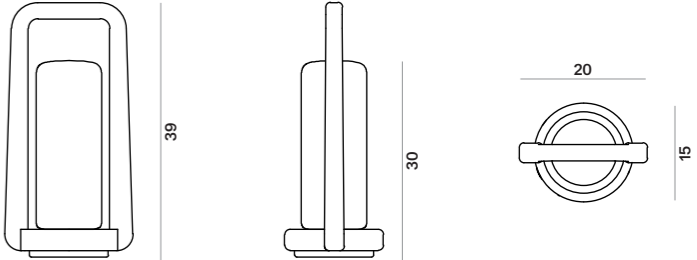

LPIDC15 - Portable Lamp

design by Paola Navone OTTO Studio

LPIDC15 - PORTABLE LAMP

dim. 20x15x39 cm

		MATT MAHOGANY / MATT BARRIQUE / MATT DARK / NATURAL	LUCIDO MEDITERRANEO MAHOGANY / LUCIDO MEDITERRANEO BARRIQUE
LPIDC15 - PORTABLE LAMP	code	LPIDC15B	LPIDC15LM
	price	1.580,00 €	1.880,00 €