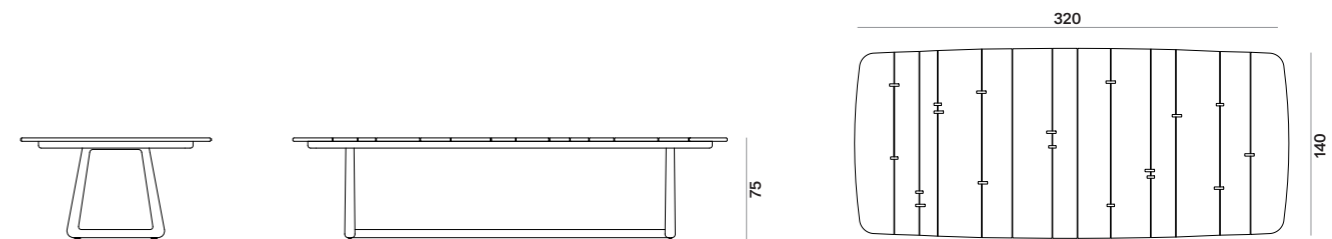

MATT MAHOGANY / MATT BARRIQUE / MATT DARK / NATURAL	LUCIDO MEDITERRANEO MAHOGANY / LUCIDO MEDITERRANEO BARRIQUE
LPIDC14 WOODEN DINING TABLE 320	code	LPIDC320B	LPIDC320LM
	price	14.800,00 €	on request
PROTECTIVE COVER	code	LPIDC320NC	
	price	860,00 €