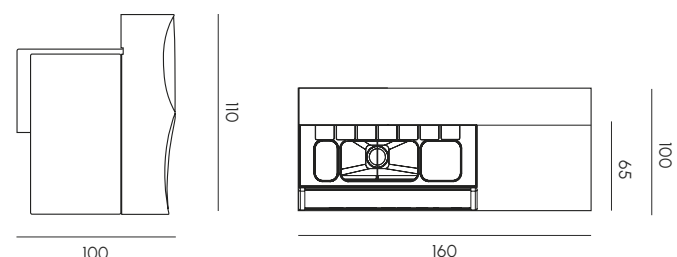

Baraonda modulo lineare con cocktail station ABS
Baraonda straight element with ABS cocktail station