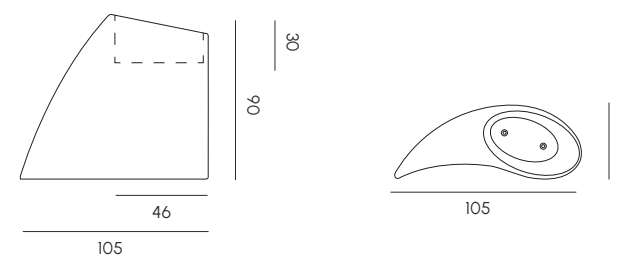

Fioriera, ice-box
Planter, ice-box

Struttura Poleasy® 100% riciclabile

Frame 100% recyclable Poleasy®