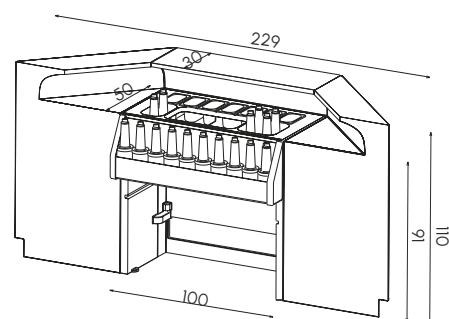

Misure tridimensionali del bancone con cocktail station
Counter three-dimensional measures with cocktail station

Caratteristiche di Cocktail station M
Cocktail station M features

Realizzata in 2 componenti in ABS PMMA alimentare facile da pulire. Installazione con aggancio rapido sia su Nova e Dublin. Installabile ad incasso a piano. Vasca ghiaccio con capienza fino a circa 60 kg. Separatore amovibile per ghiaccio a cubetti o spezzato. Piletta di scarico. 7 vani per vaschette H100 x L108 x W176 cad. 2 vani portabottiglie interni vasca (2 + 4). Vaschette e bottiglie non sono incluse.

Made of 2 components in food-grade PMMA ABS easy to clean. Installation with quick release both on Nova and Dublin. It can be installed recessed in a worktop. Ice tank with capacity up to about 60 kg. Removable separator for ice in cubes or minced. Drainage pipe. 7 compartments for bowls H100 x L108 x W176 each. 2 internal bottle rack compartments (2 + 4). Bowls and bottles are not included.