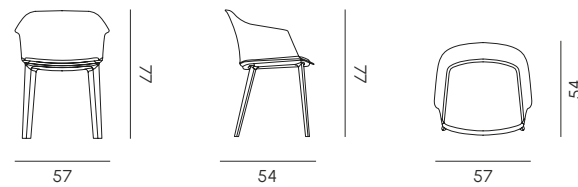

Poltrona da pranzo con cuscino integrato
Dining armchair with integrated cushion