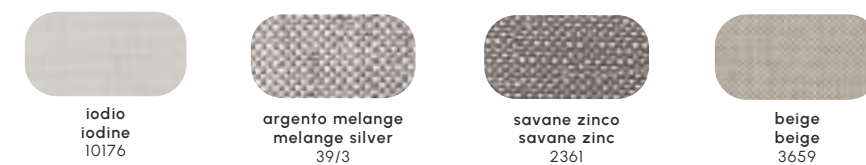

Cuscini opzionali - Optional cushions
Tessuto - Fabric