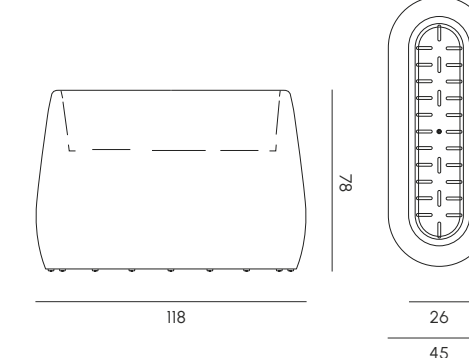

Fioriera/ Ice-box
Planter/ Ice-box

Struttura	Poleasy® 100% riciclabile
Fonte luminosa vasi	N° 1 o 2 lampadine E27 LED (non fornite) max 20W - 230V 50/60Hz in base alla misura
Alimentazione	110-240V 50/60Hz
Indice di protezione cavo di ricarica	IP44
Lunghezza cavo	2 m con spina
Switch	Spina

Frame	100% recyclable Poleasy®
Pods light source	N° 1-2 E27 LED bulbs (not included) max 20W - 230V 50/60Hz depending by the size
Power supply	110-240V 50/60Hz
Recharging cable protection index	IP44
Recharging cable length	2m with plug
Switch	Plug