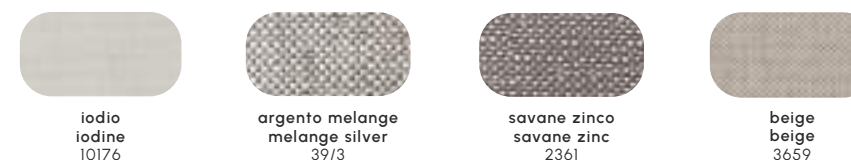

Cuscini opzionali - Optional cushions
Tessuto - Fabric