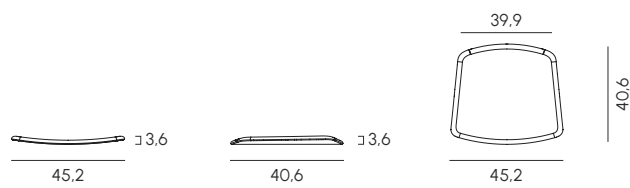

Cuscino per poltrona da pranzo
Fabric cushion for dining armchair