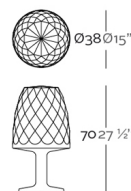

VASES LAMPARA DE PIE Ø38x70

By JM Ferrero

VASES, is made up of flowerpots, furniture and lighting designed by the Valencian designer JMFerrero. It's shapes were inspired by diamond cutting, producing pieces of clear-cut shapes and great style, creating a big visual impact.

Features

Description

Made of polyethylene resin by rotational moulding. 100% Recyclable. Item suitable for indoor and outdoor use. Available in different finishes.

Weight

6.01 Kg

VASES Floor Lamp 70
VASES Lámpara de pie 70