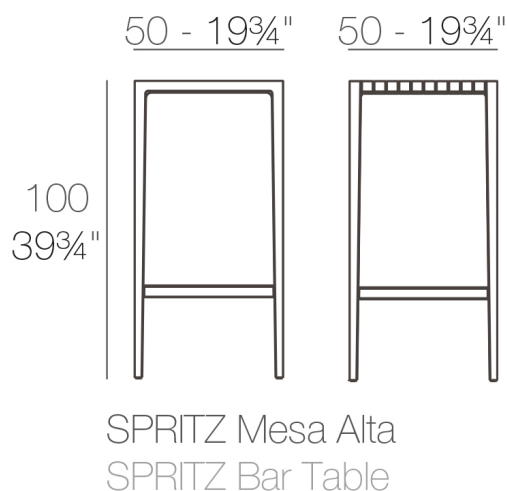

SPRITZ MESA

By Archirivolto Design

"The white wooden fences lining the beach, the small strips that follow each other, in their perfect geometry. It's this picture that inspired the collection Spritz, which is composed of the stolen details to this inspiration. Chair, armchair, stool and high table: perfect for every need, the collection Spritz adapts well to any context, hospitality and home. It is not a coincidence that Spritz, the collection created by Archirivolto for Vondom, embodies in the name the idea of freshness and purity of shapes. Rigorous shapes that connect home and world, with a kaleidoscope of variations and nuances: this mix between the linearity of northern European style and the typical warmth of Mediterranean creates a dialogue between indoor and outdoor.

Features

Description

Made of injected polypropylene with fiber glass. Stackable. Available in several colors. Item suitable for indoor and outdoor use.

Weight

8.22 Kg

Finishes

BASIC PP

Ref. 56018