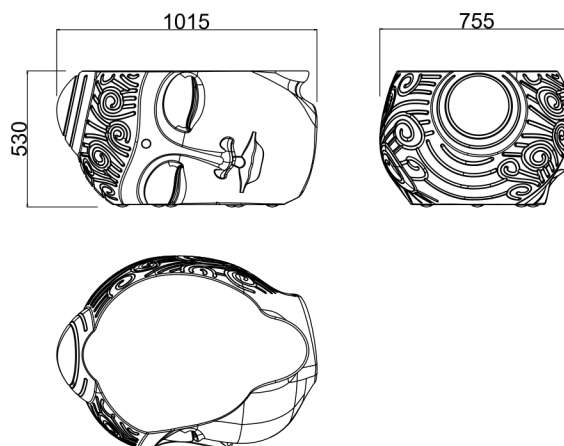

PACIFICO // table

DESIGN: MOREDESIGN

POLIETILENE RICICLABILE
RECYCLABLE POLYETHYLENE

OPTIONAL

LIGHTING KIT INDOOR (IP20) _ M050010

LIGHTING KIT OUTDOOR (IP44 / IP67) _ M050000

SU RICHIESTA KIT ILLUMINAZIONE A LED
LED LIGHTING KIT ON REQUEST